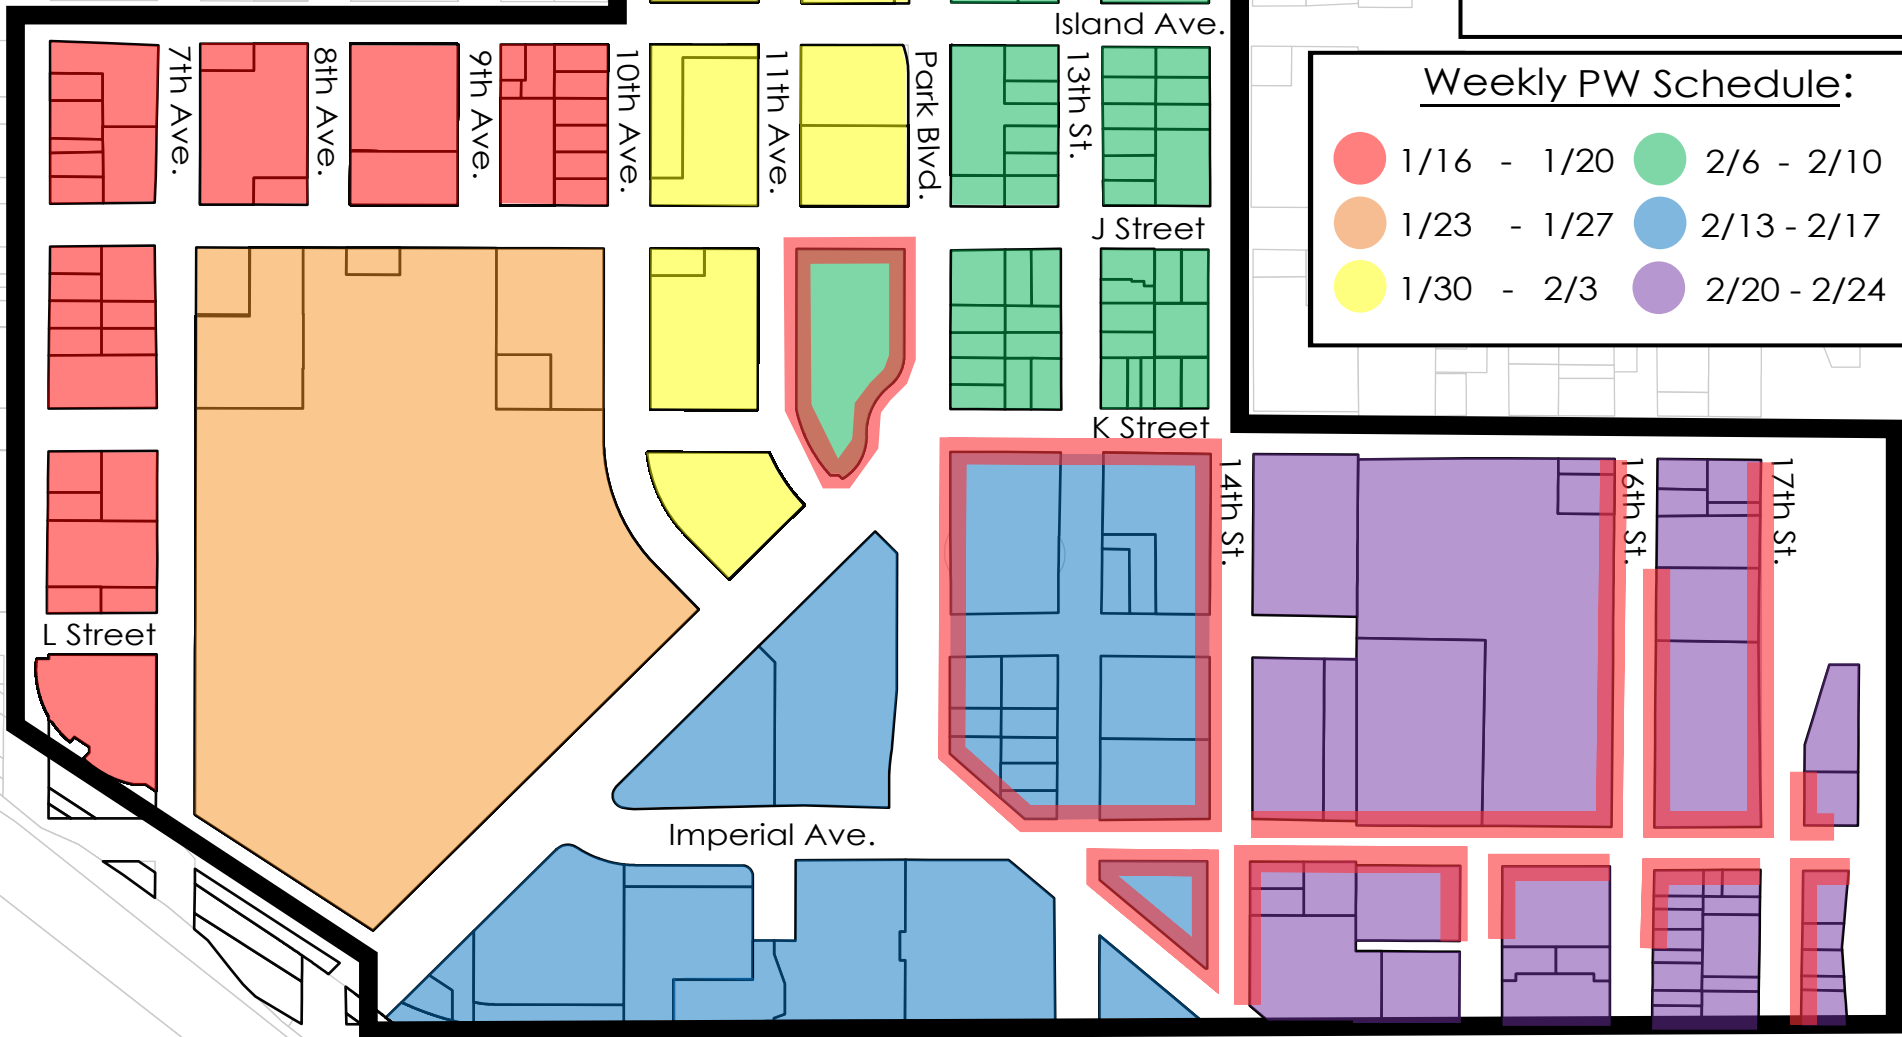

Ballpark District Community Partnership (As of 1/27/26) Weekly PW Schedule (Fri - Tues) | 6:30 AM - 3:00 PM

ZONES

- Red circle
- Orange circle
- Yellow circle
- Green circle
- Purple circle
- Blue circle

HIGH IMPACT AREAS

- Red circle with white border

Weekly PW Schedule:

Red circle	1/16 - 1/20	Green circle	2/6 - 2/10
Orange circle	1/23 - 1/27	Blue circle	2/13 - 2/17
Yellow circle	1/30 - 2/3	Purple circle	2/20 - 2/24

Commercial Ave.