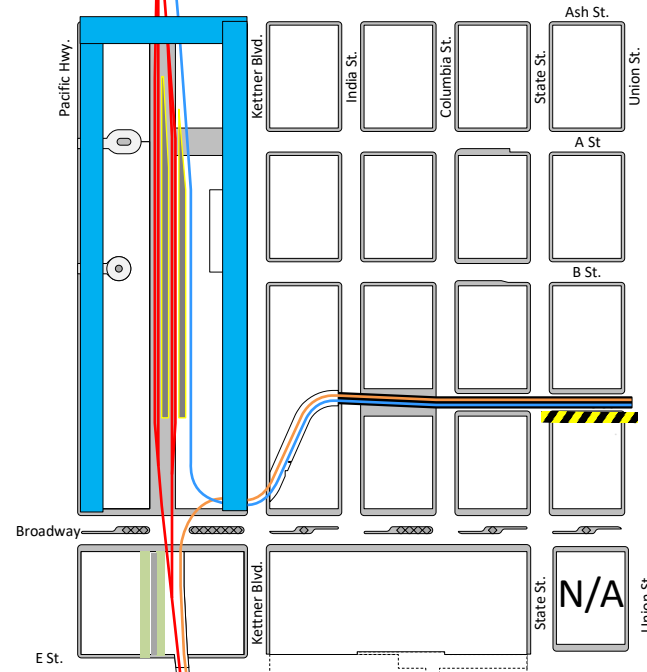

Columbia

Quarter 4 Schedule

May 2025

D O W N T O W N
SAN DIEGO
PARTNERSHIP
CLEAN & SAFE

FY 24-25

MTS Platform Not Applicable

Friday May 23

Power Washing will be conducted in the areas shaded in blue on May 23. Dates of service could change due to weather or site conditions.