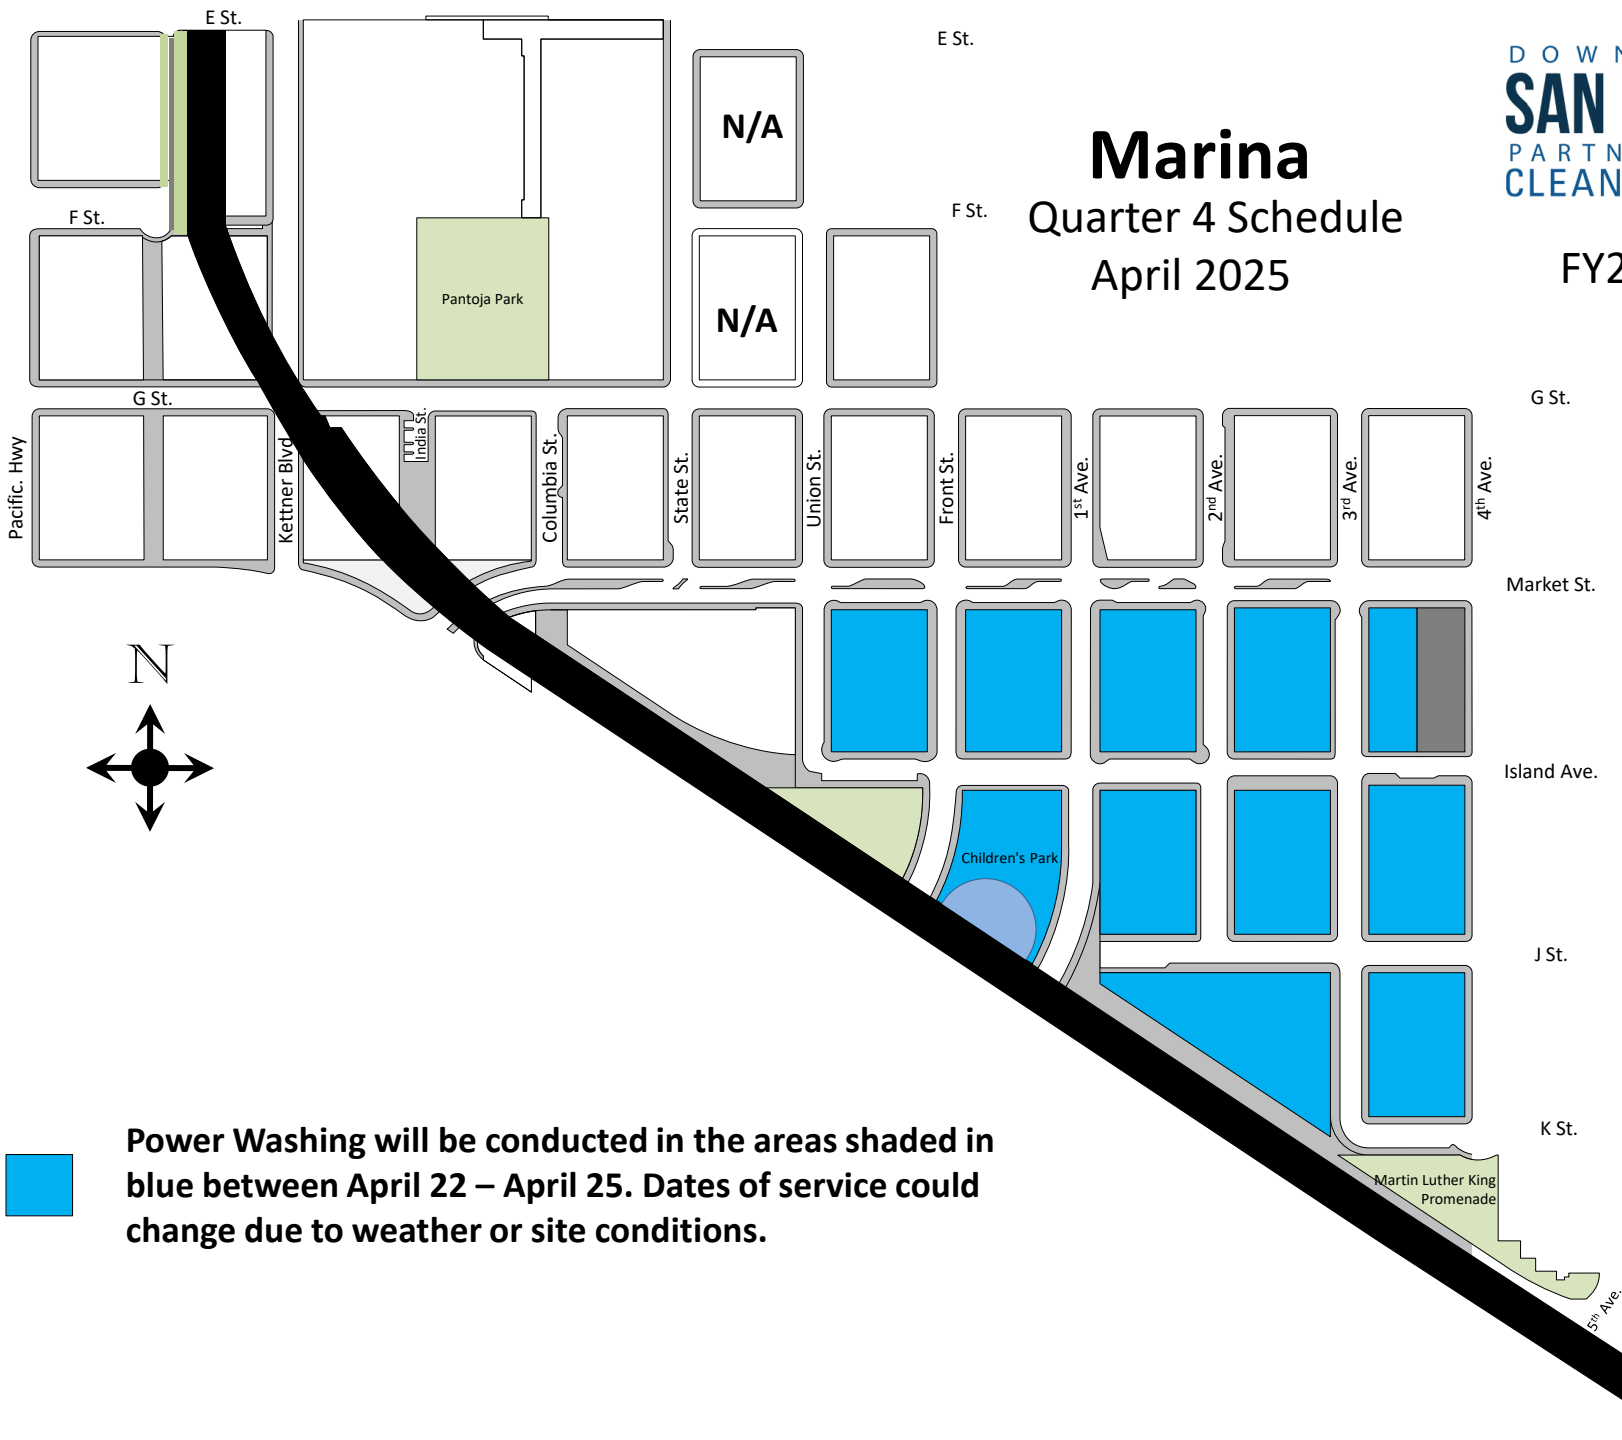

Marina

Quarter 4 Schedule

April 2025

FY24-25

 Power Washing will be conducted in the areas shaded in blue between April 22 – April 25. Dates of service could change due to weather or site conditions.