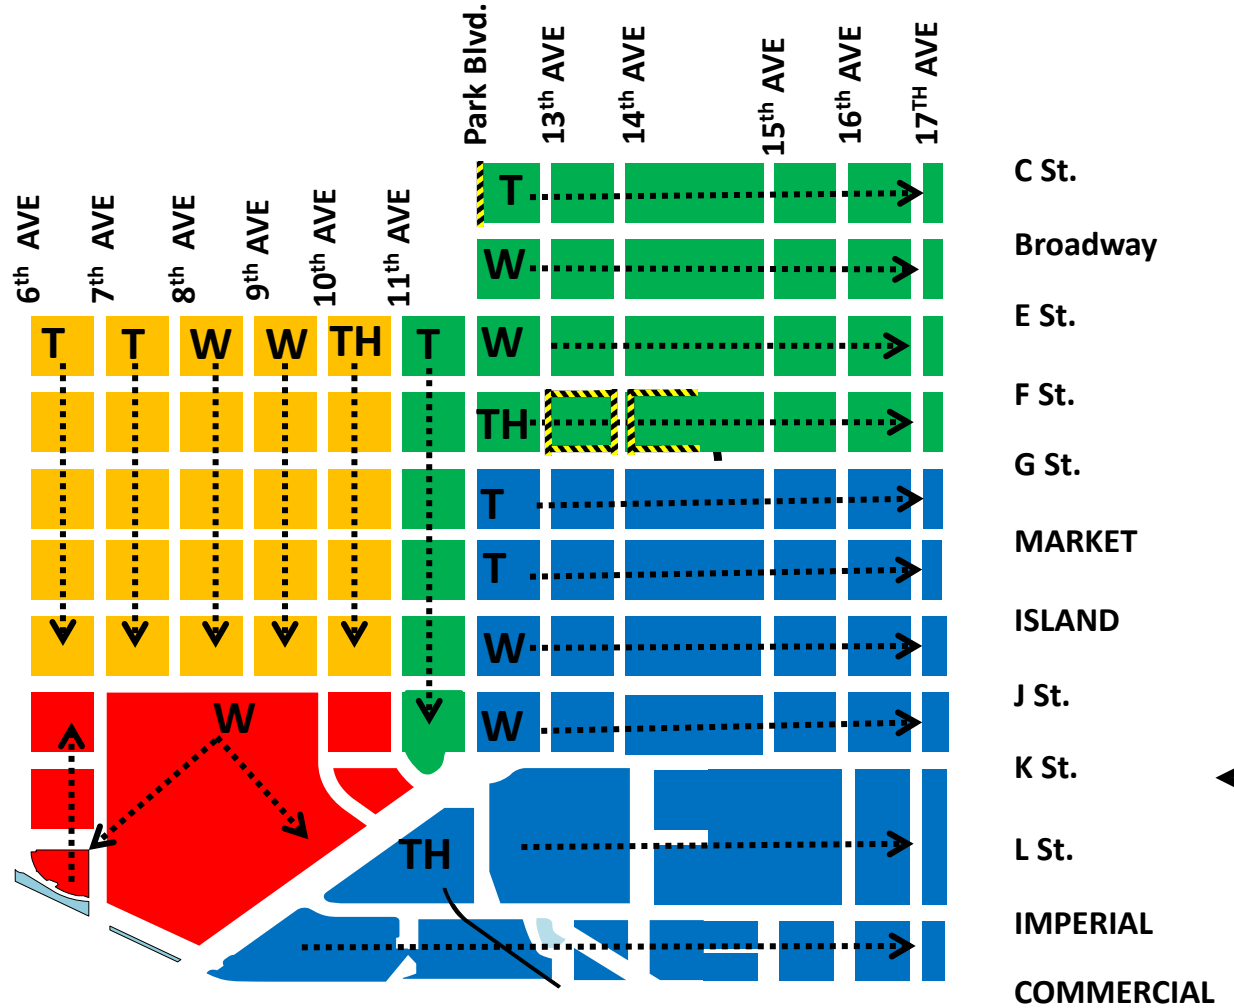

East Village

- 1st week of the month
- 2nd week of the month
- 3rd week of the month
- 4th week of the month

Construction No Access

TEAM 1
Downtown San Diego Partnership
Team 1
- East Village North -

March Surface Cleaner Schedule

East Village March Surface Cleaner Schedule