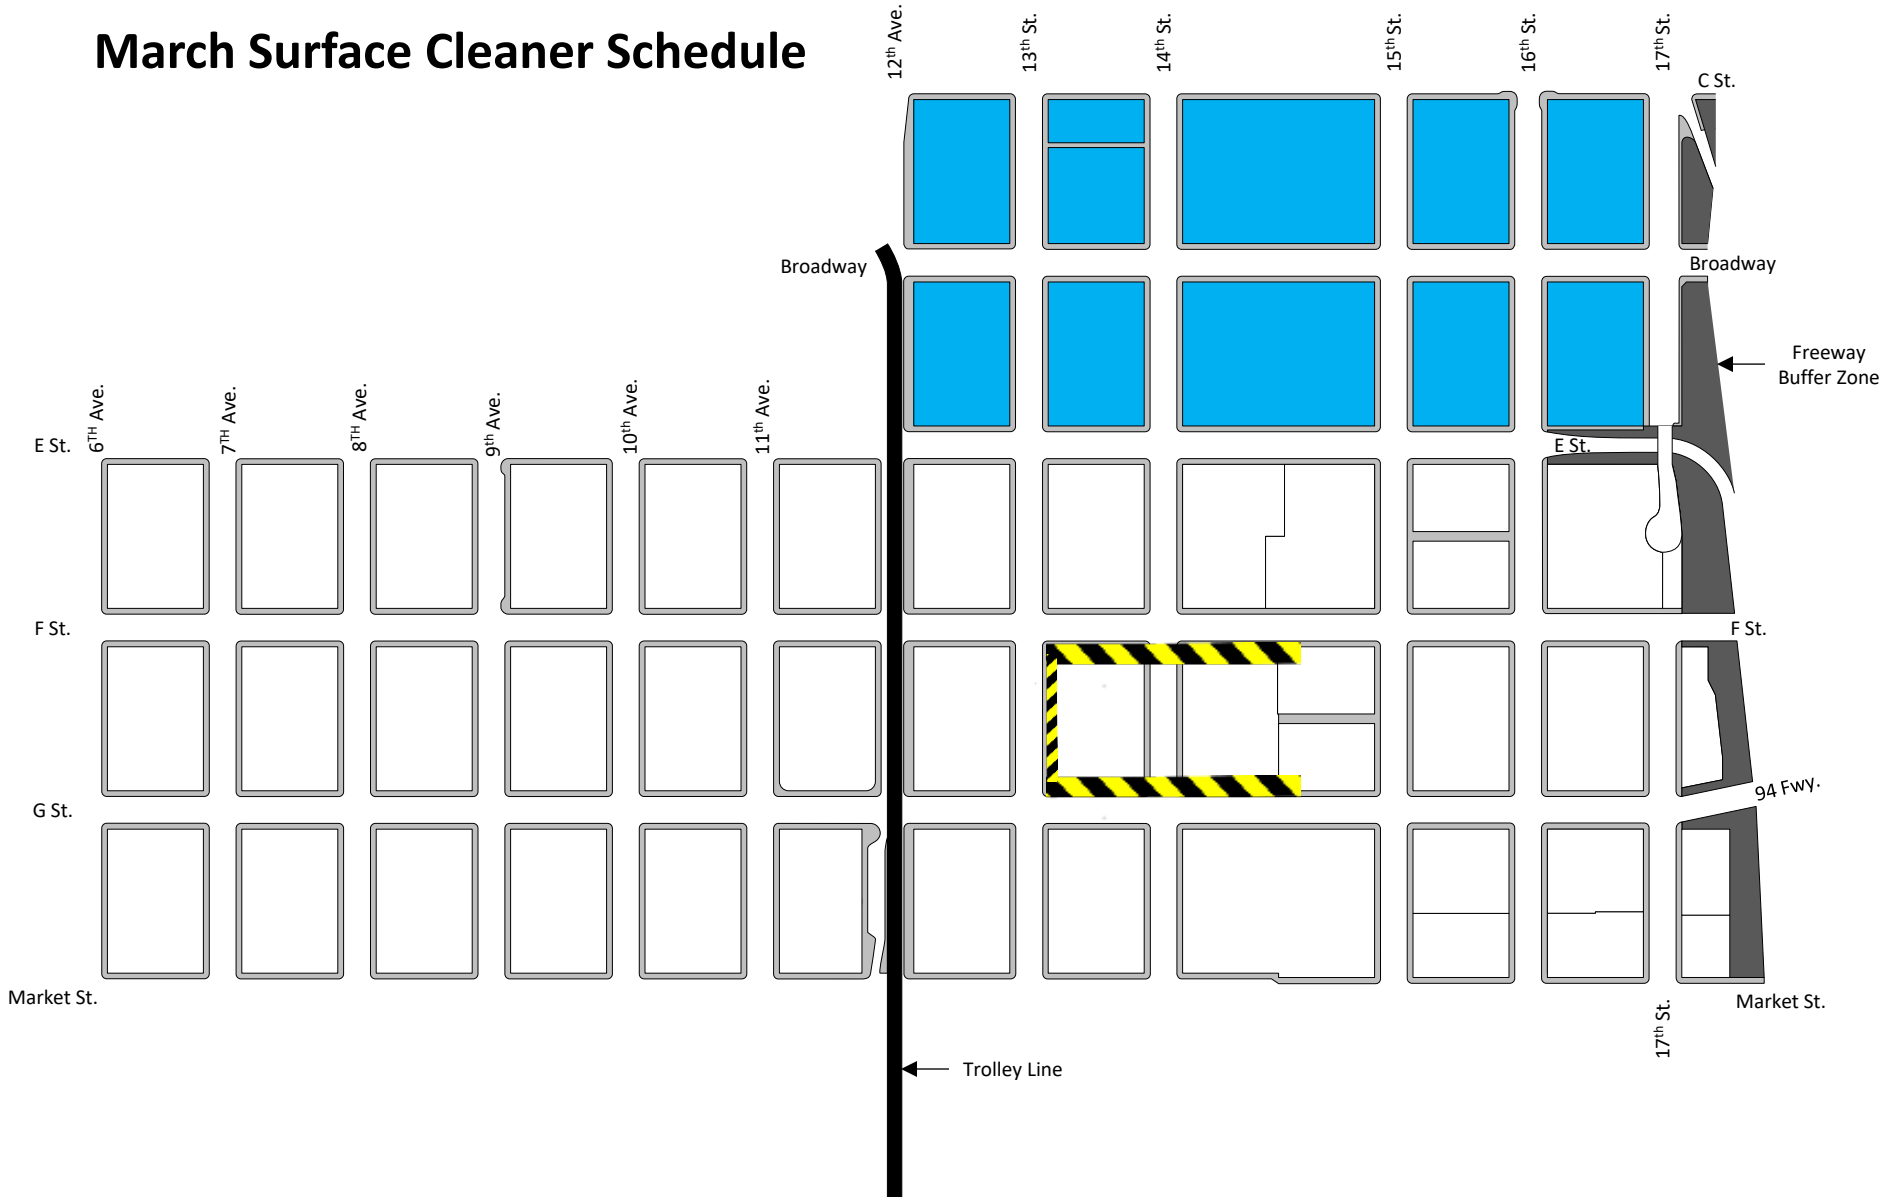

East Village

- 1st week of the month
- 2nd week of the month
- 3rd week of the month
- 4th week of the month

Construction No Access

TEAM 1
Downtown San Diego Partnership
Team 1
- East Village North -

March Surface Cleaner Schedule

East Village March Surface Cleaner Schedule