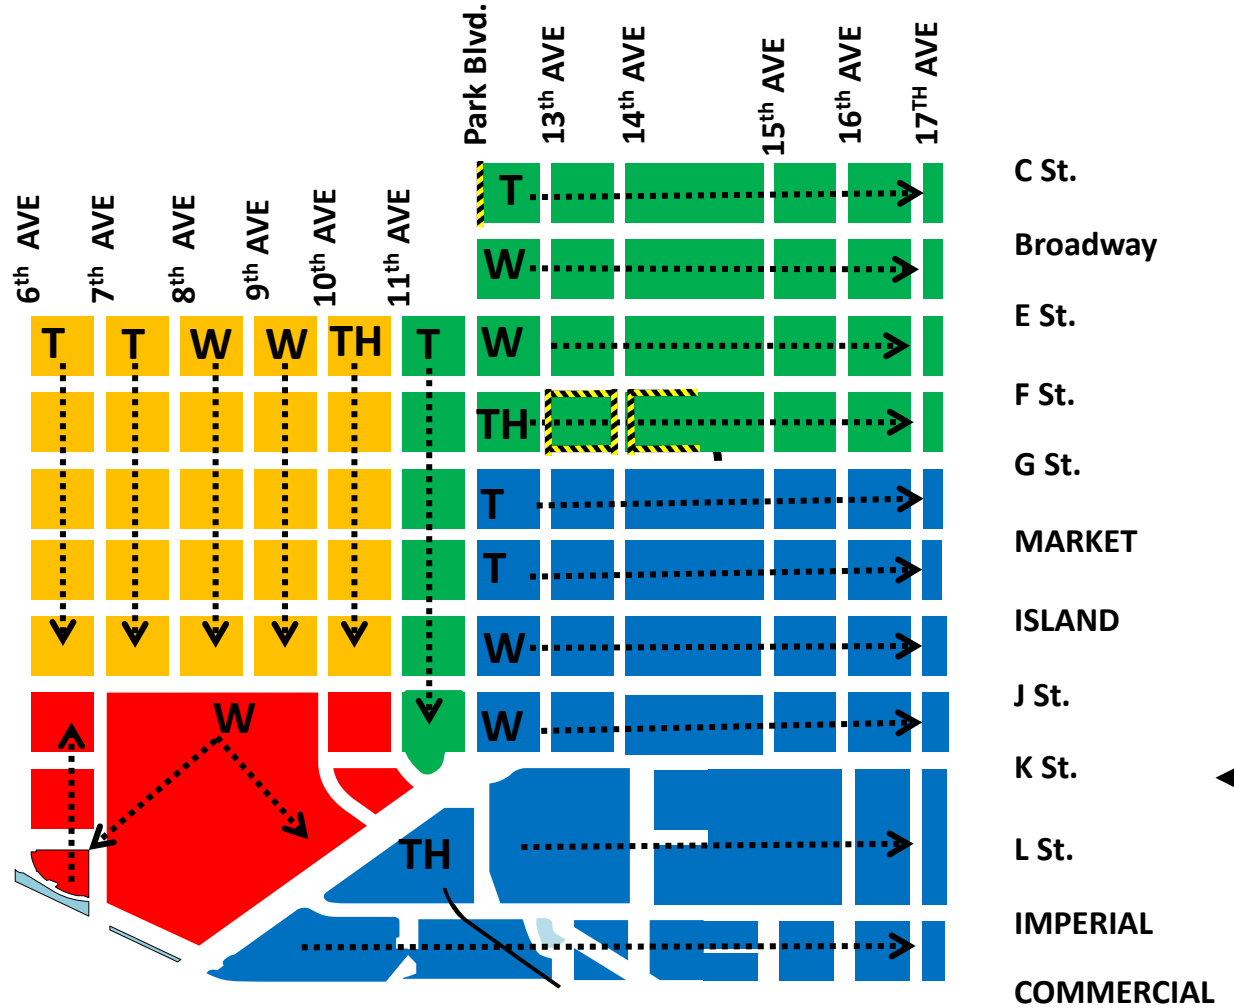

# East Village

*1<sup>st</sup> week of the month*

*2<sup>nd</sup> week of the month*

*3<sup>rd</sup> week of the month*

*4<sup>th</sup> week of the month*

 *Construction No Access*

Special Deep Clean Power Washing  
Will be completed between Feb 3- 14

# East Village February Surface Cleaner Schedule

Downtown San Diego Partnership  
Team 1  
- East Village North -

**February Surface Cleaner Schedule**

Special Deep Clean Power Washing  
Will be completed between Feb 17-28