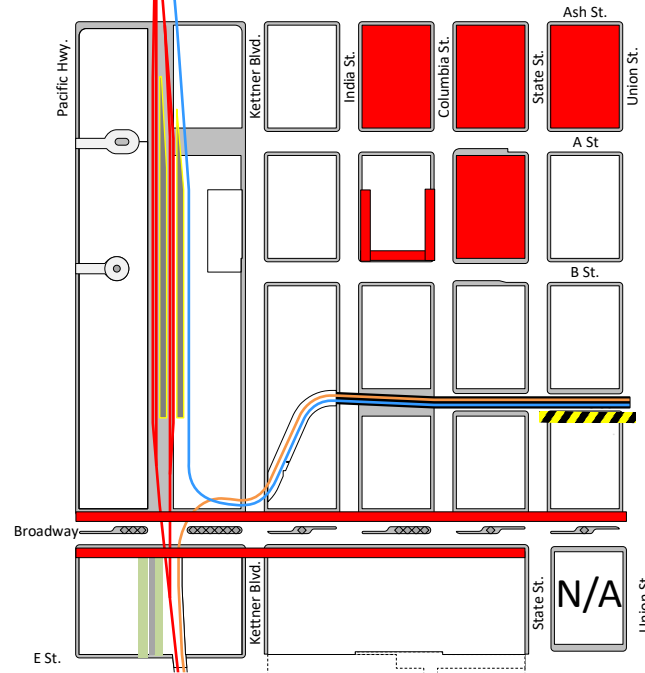

Columbia

Quarter 3 Schedule

February 2025

D O W N T O W N
SAN DIEGO
PARTNERSHIP
CLEAN & SAFE

FY 24-25

MTS Platform Not Applicable

February 3 to 21