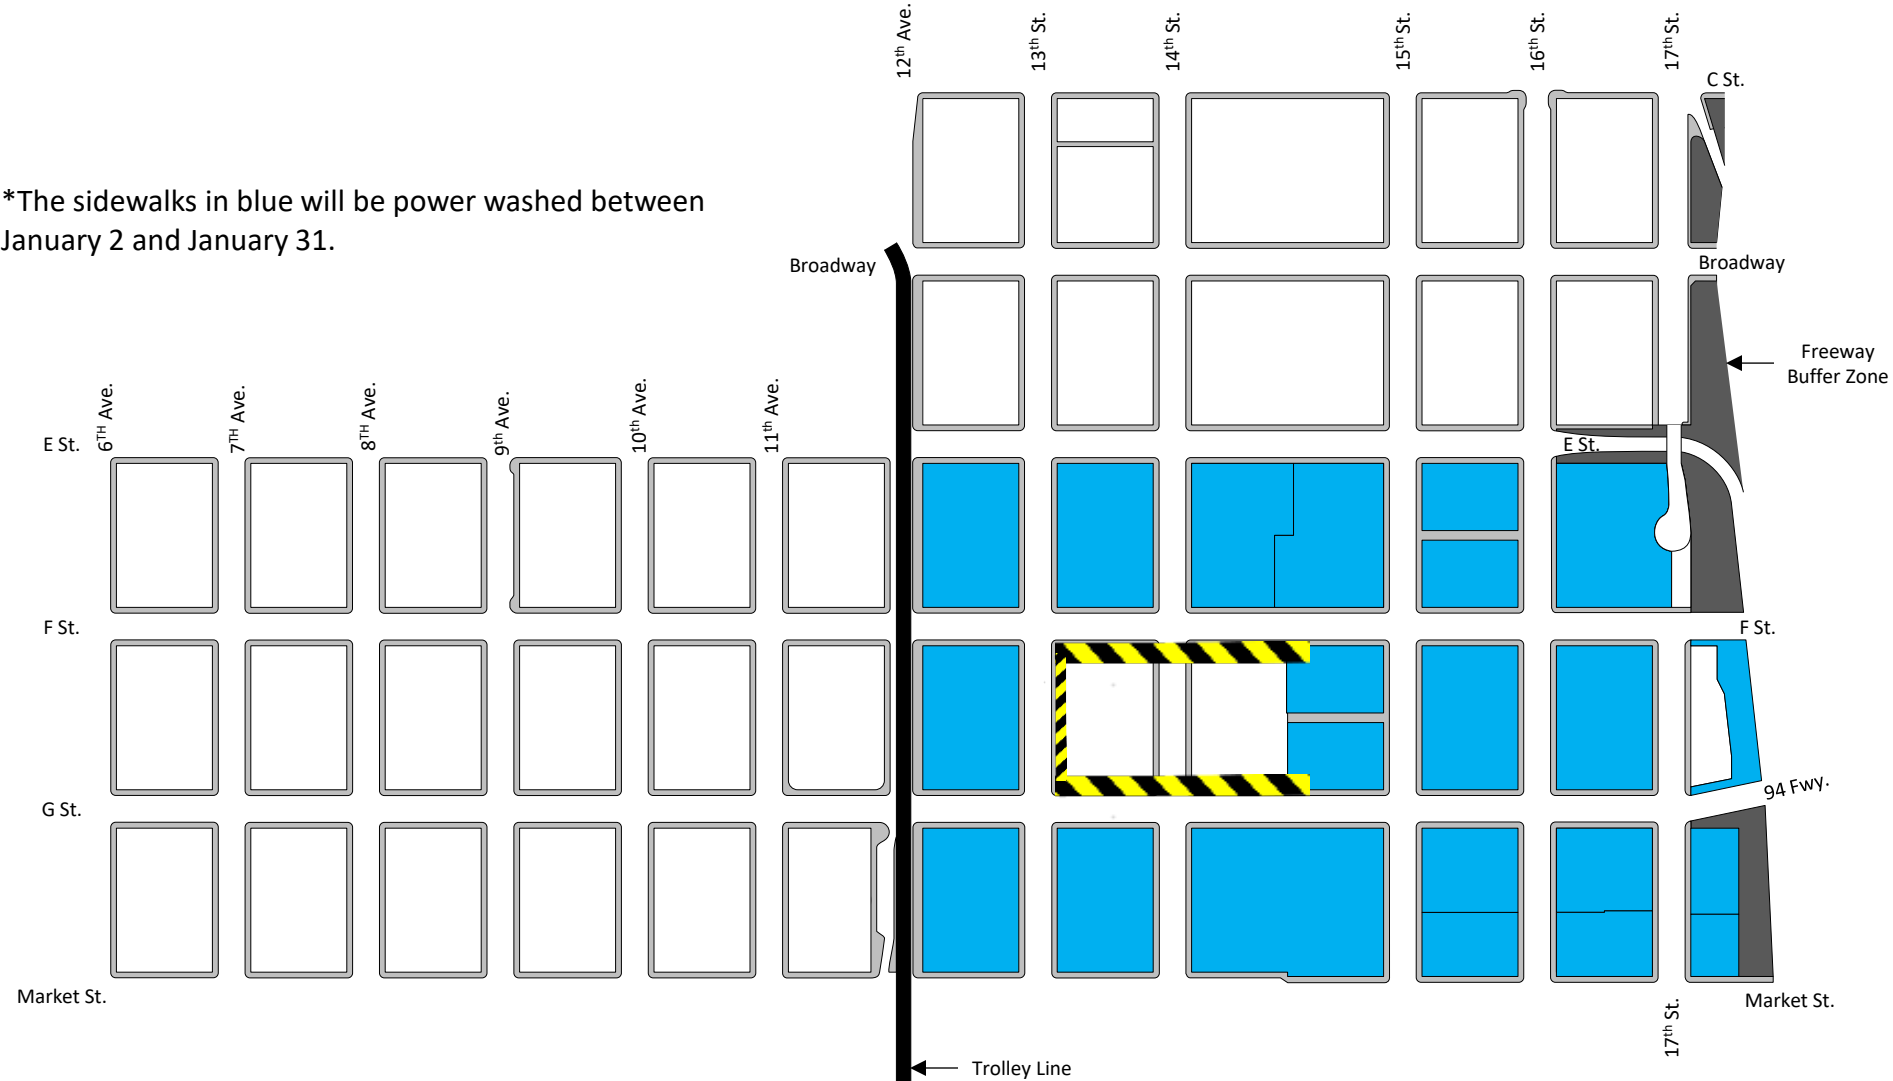

East Village

1st week of the month

2nd week of the month

3rd week of the month

4th week of the month

 *Construction No Access*

The first week of the month will begin January 6, 2025

As of 1/6/25

Downtown San Diego Partnership

- East Village North -

January Special Deep Clean Power Washing

*The sidewalks in blue will be power washed between January 2 and January 31.

As of 1/2/25