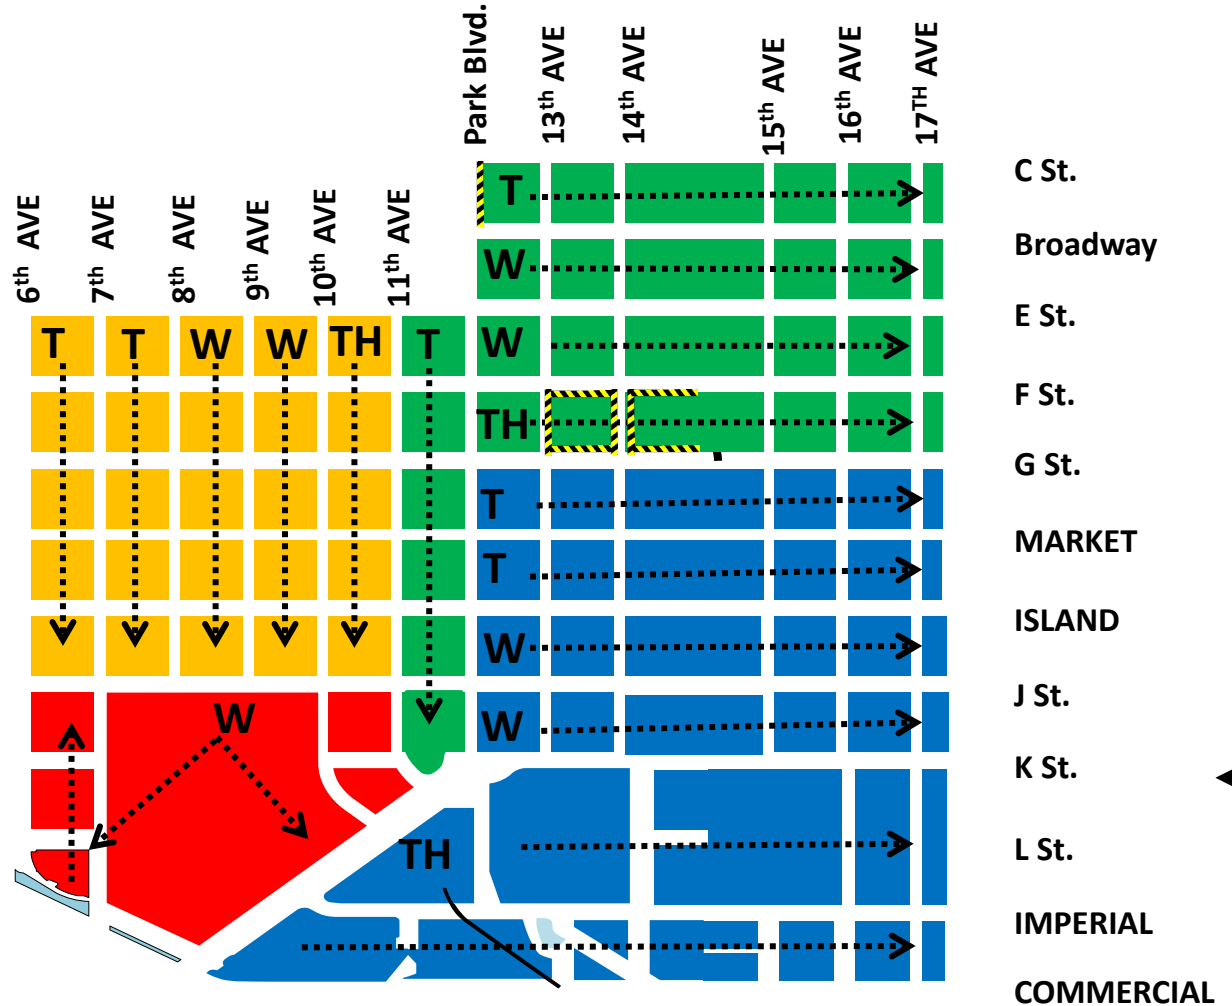

East Village

1st week of the month

2nd week of the month

3rd week of the month

4th week of the month

 *Construction No Access*

The first week of the month will begin January 6, 2025

As of 1/6/25

Downtown San Diego Partnership

- East Village North -

January Special Deep Clean Power Washing

*The sidewalks in blue will be power washed between January 2 and January 31.

As of 1/2/25