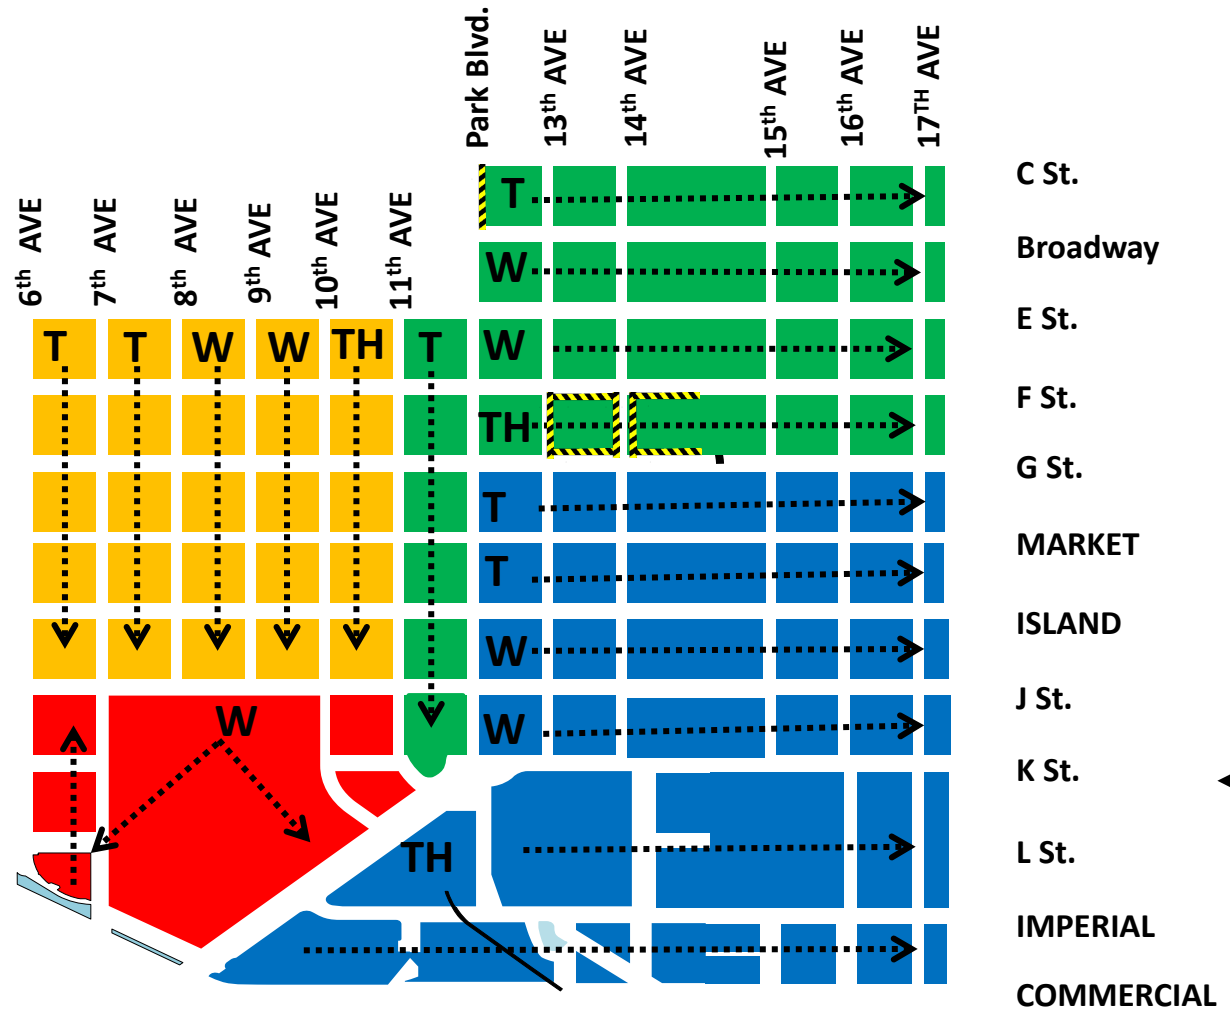

East Village

- 1st week of the month
- 2nd week of the month
- 3rd week of the month
- 4th week of the month

Construction No Access

Special Deep Clean Power Washing

East Village November