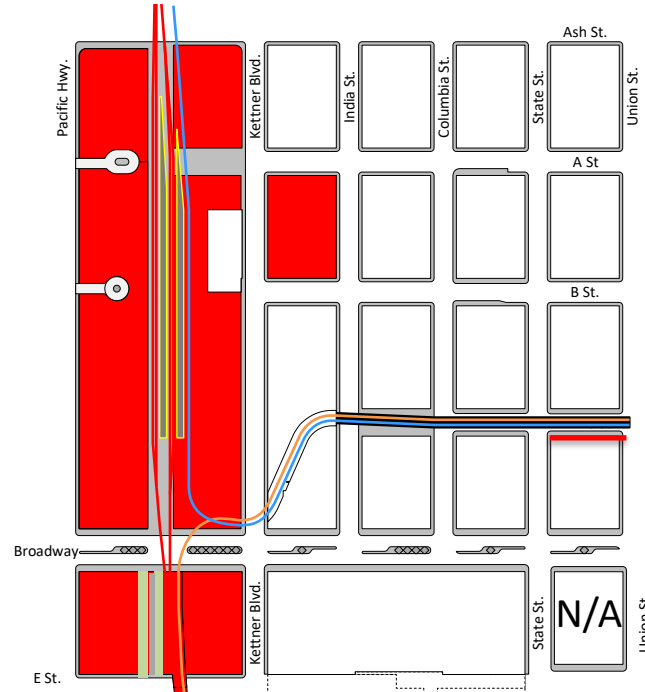

Columbia

Special Deep Clean Power Washing

D O W N T O W N
SAN DIEGO
P A R T N E R S H I P
C L E A N & S A F E

FY 24-25

Quarter 2 Schedule

November 2024

 November 13 through November 15

 *MTS Platform Not Applicable*