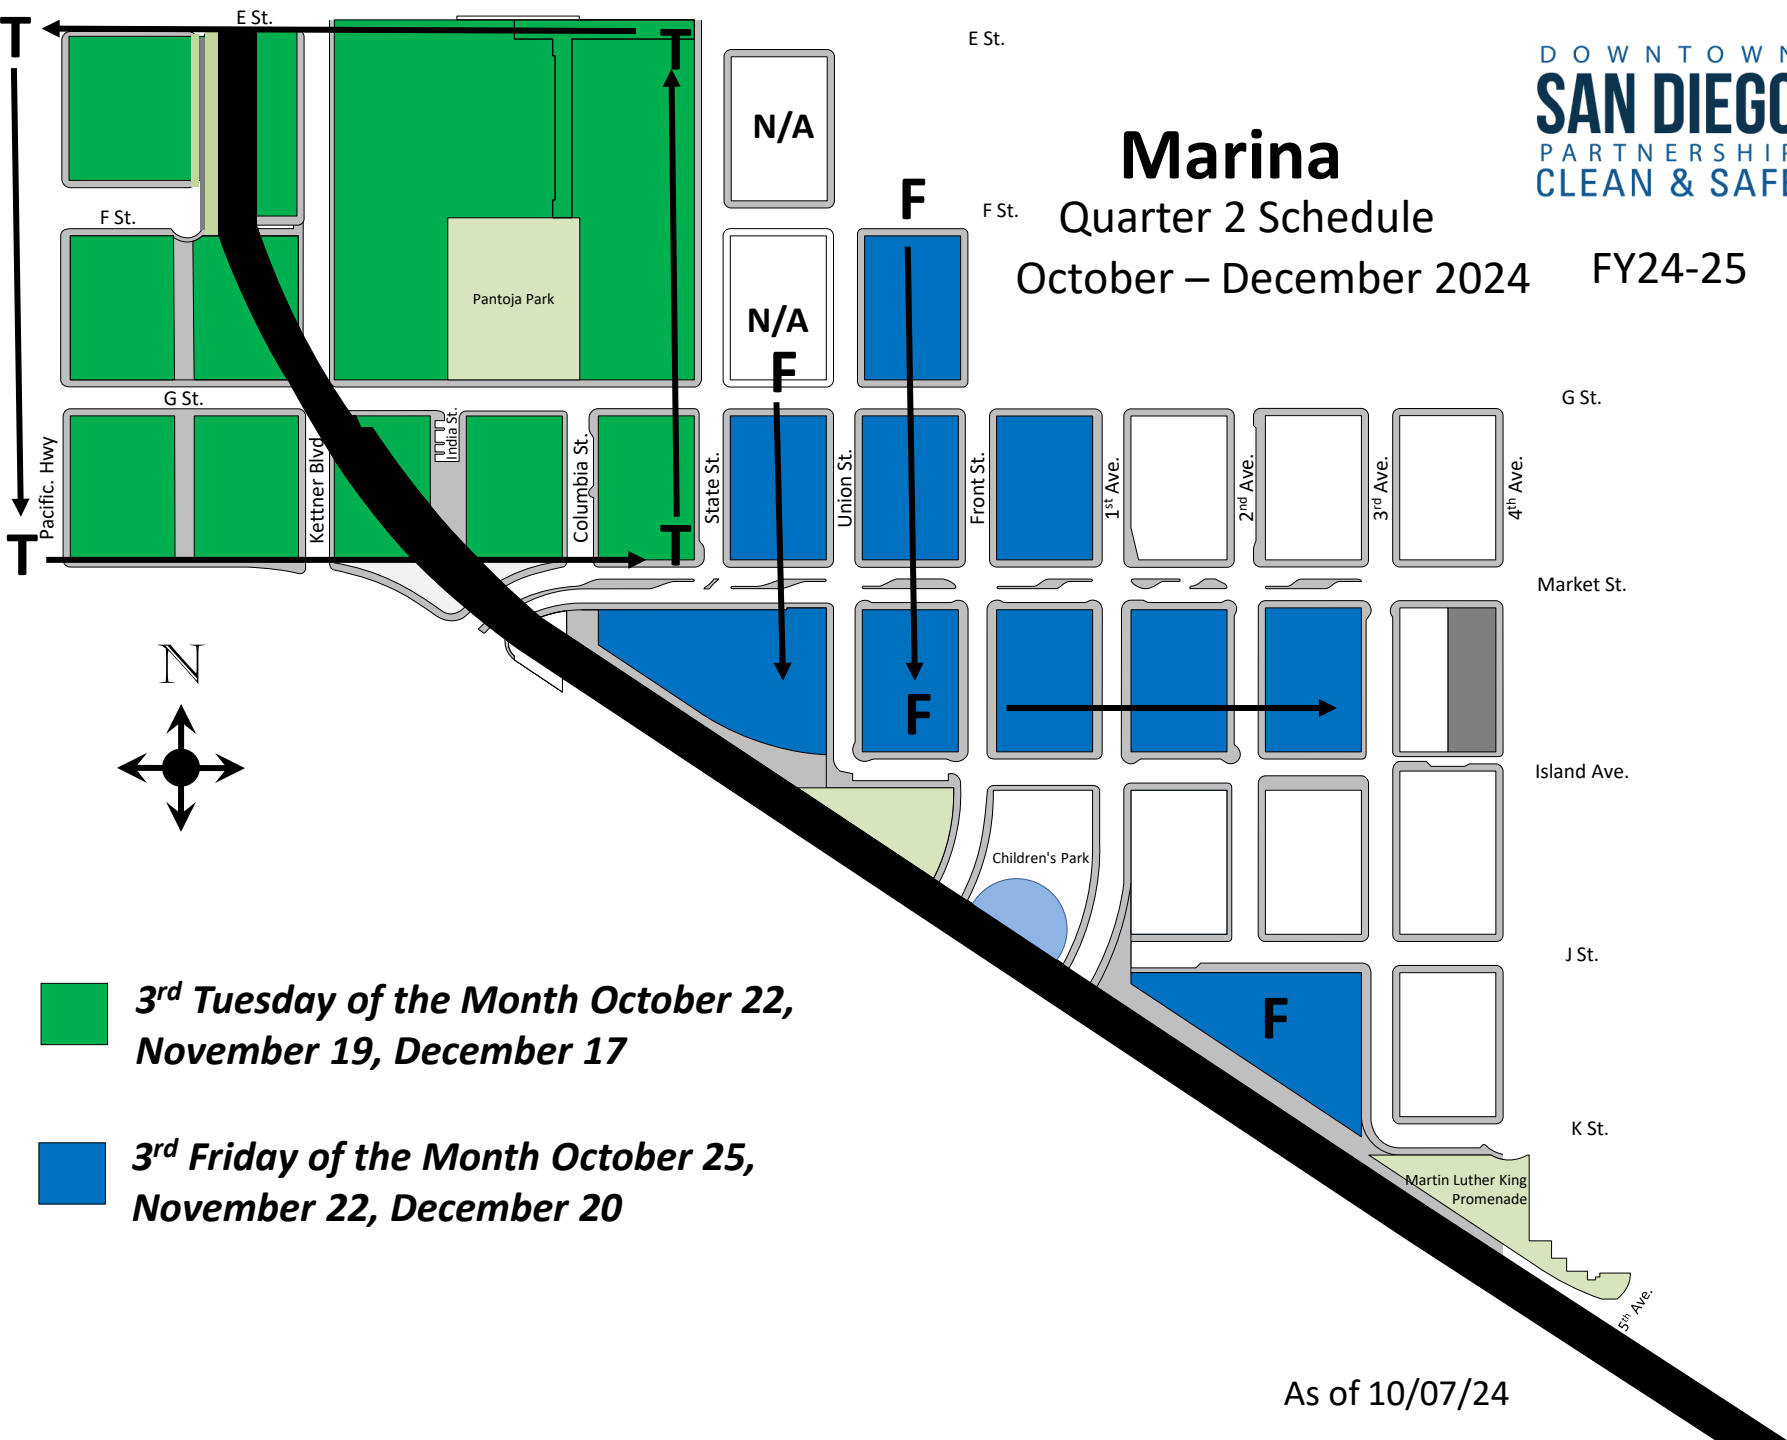

Marina

Quarter 2 Schedule

October – December 2024 FY24-25

Green *3rd Tuesday of the Month October 22,
November 19, December 17*

Blue *3rd Friday of the Month October 25,
November 22, December 20*