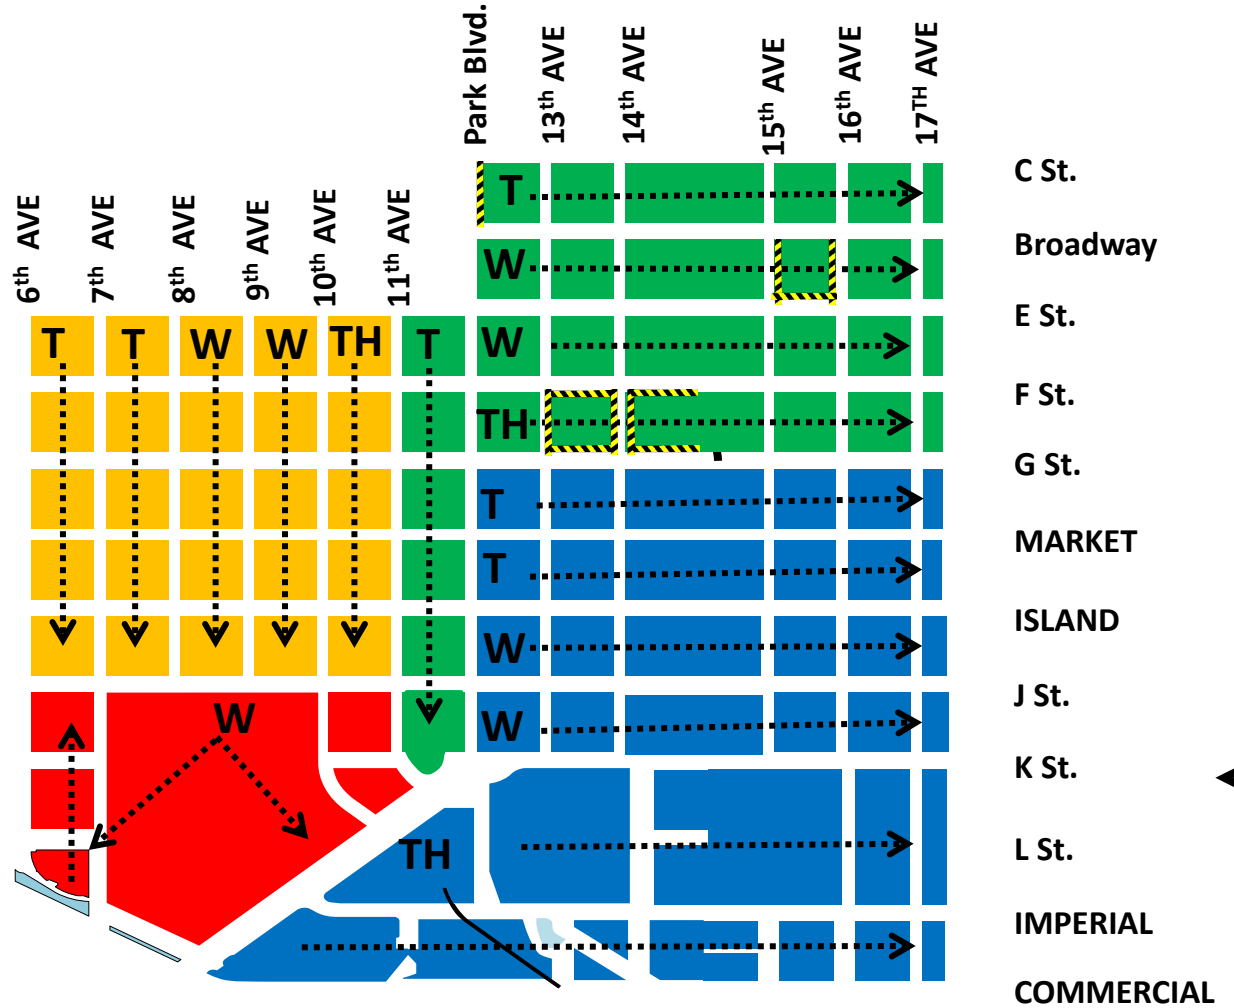

East Village

1st week of the month

2nd week of the month

3rd week of the month

4th week of the month

 *Construction No Access*

East Village

October Surface Cleaner Schedule