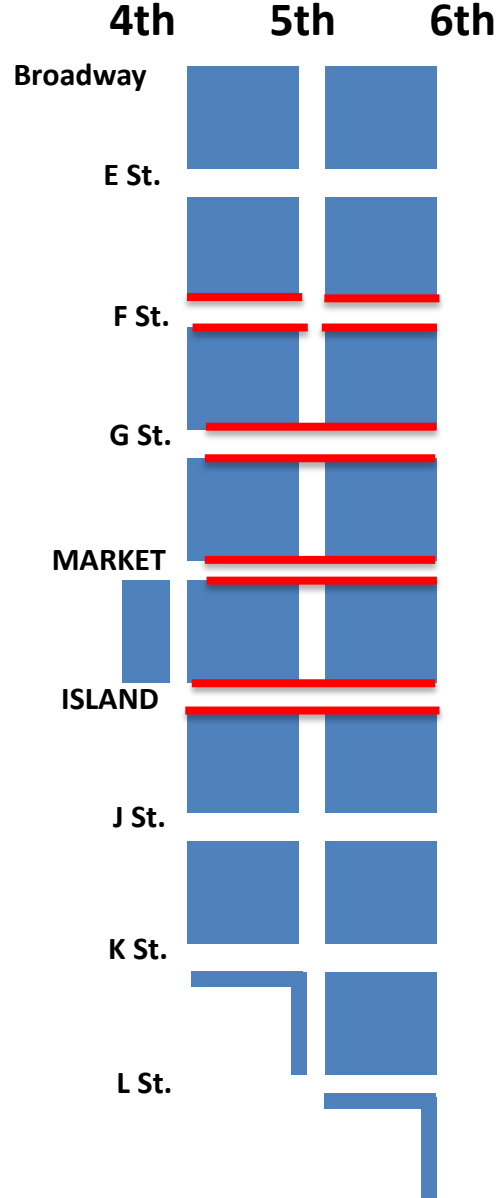

Gaslamp Quarter

Friday

- Cross Streets from E to K

Weekend schedule

FY 24-25

Gaslamp Quarter

Saturday

- 5th Ave Broadway to L

Weekend schedule

FY 24-25

Gaslamp Quarter

Sunday

- Cross Streets from F to Island

Weekend schedule

FY 24-25

Gaslamp District