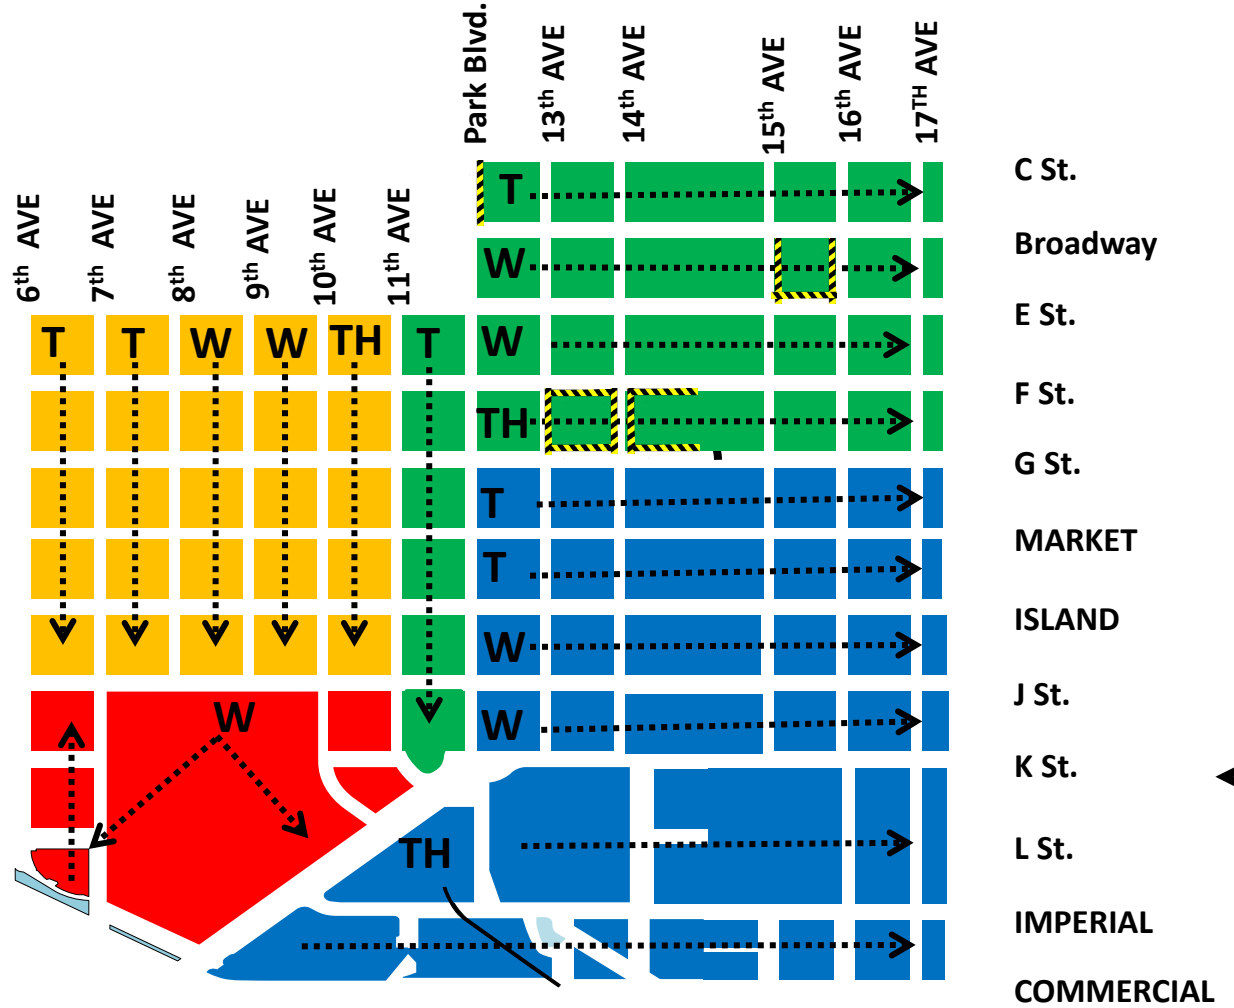

1st week of the month

2nd week of the month

3rd week of the month

4th week of the month

 Construction No Access

East Village

Quarter 2 October Schedule

D O W N T O W N
SAN DIEGO
PARTNERSHIP
CLEAN & SAFE

As of 10/1/24

Quarter 2 October Schedule

East Village Special Deep Clean Power Washing