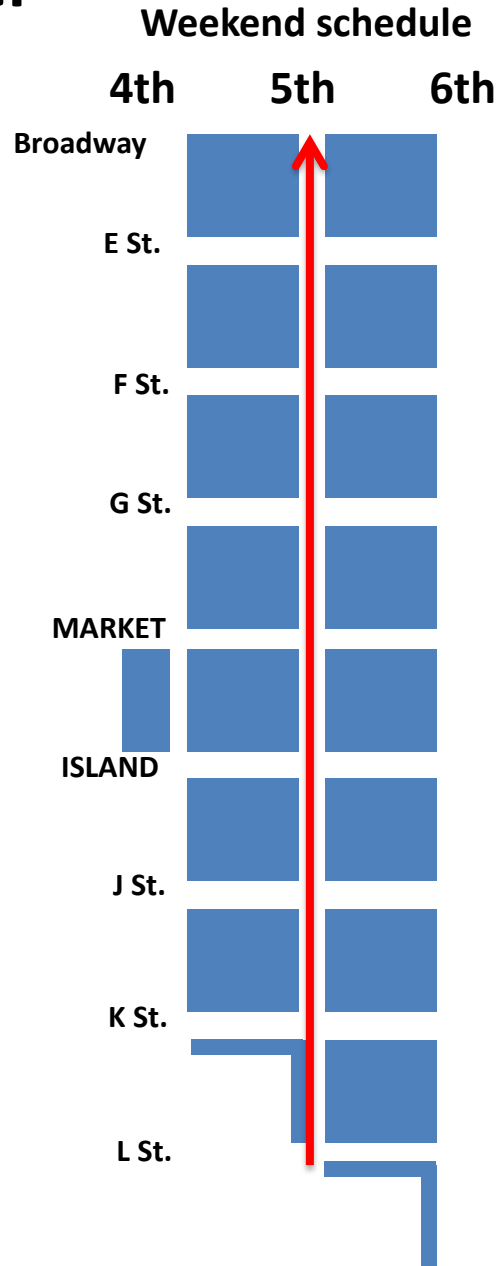

# Gaslamp Quarter

## Saturday

- 5<sup>th</sup> Broadway to L

## Sunday

- Cross Streets from Et to K