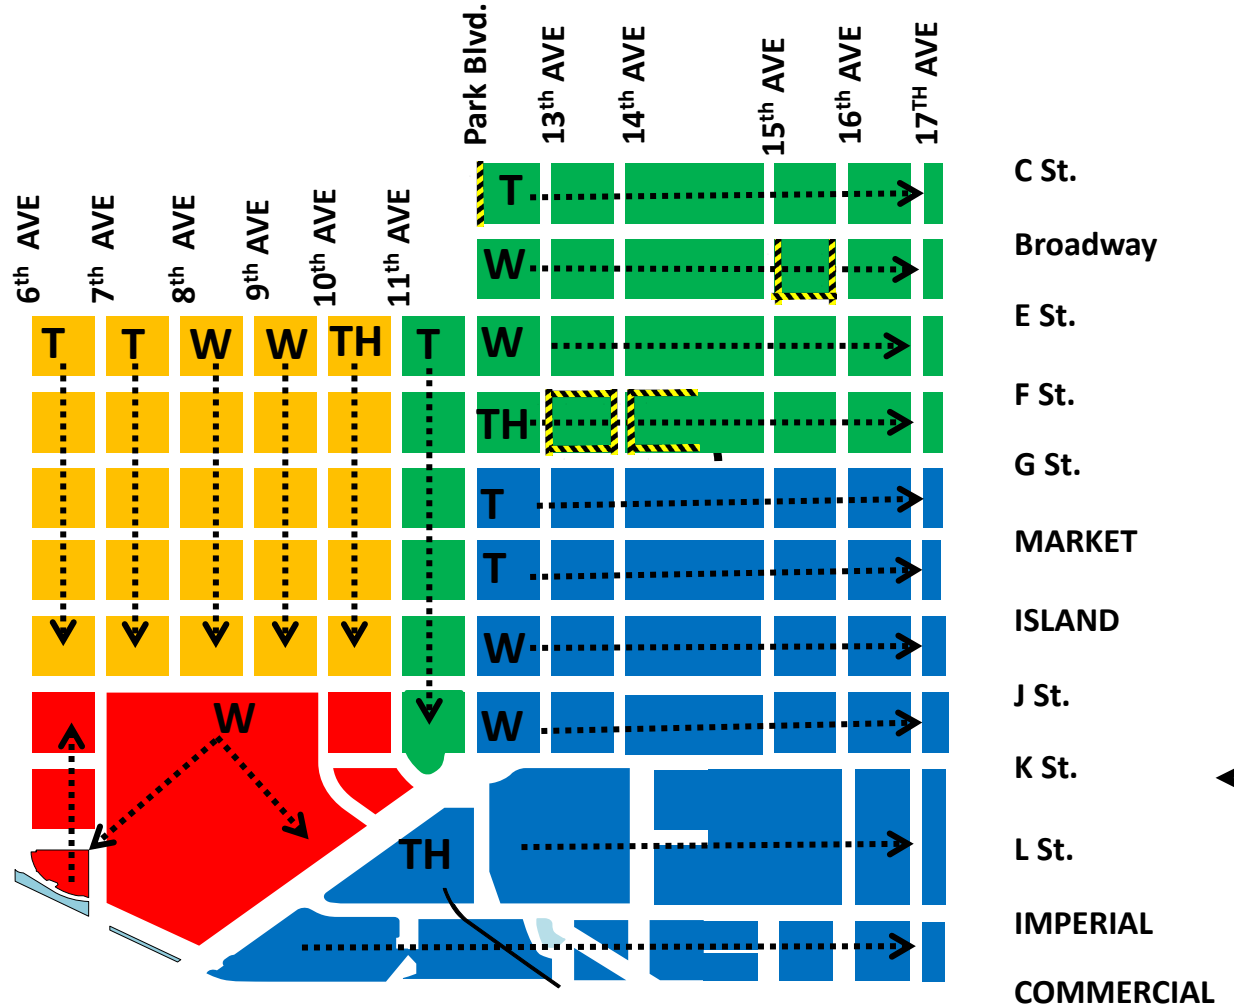

East Village

1st week of the month

2nd week of the month

3rd week of the month

4th week of the month

 *Construction No Access*

As of 7/1/24

Map 2

East Village High Frequency

★ Following are the cleaning dates in addition to the baseline monthly cleaning.

■ *1st, 2nd & 4th Monday*

■ *1st, 2nd & 4th Friday*