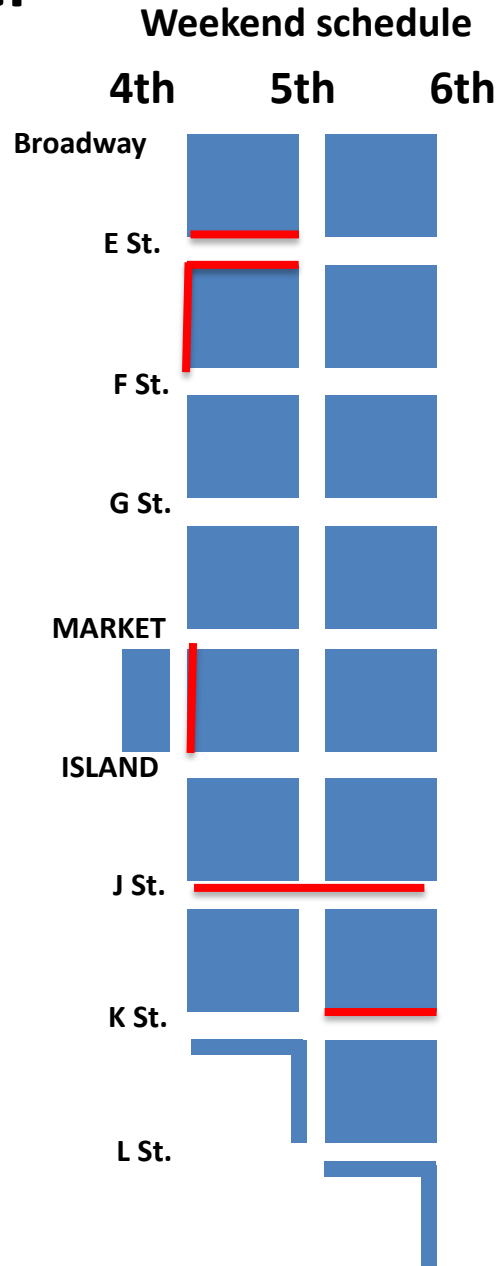

Gaslamp Quarter

FY 23-24

Friday

- Cross Streets from E to K

Gaslamp Quarter

FY 23-24

Saturday

- 5th Broadway to L

Gaslamp Quarter

FY 23-24

Sunday

- Cross Streets from F to Island