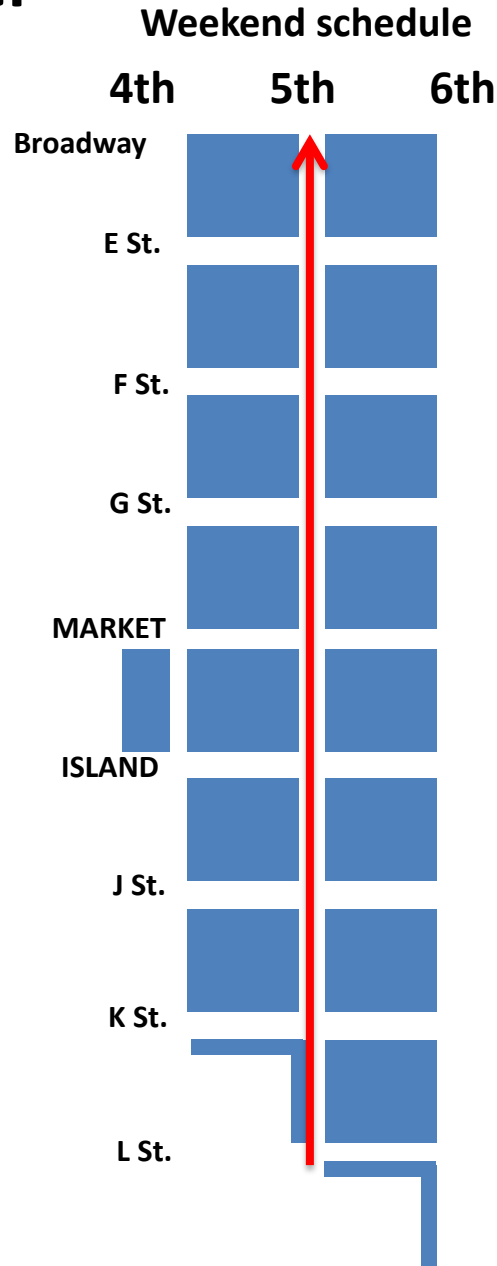

Gaslamp Quarter

FY 23-24

Friday

- Cross Streets from E to K

Gaslamp Quarter

FY 23-24

Saturday

- 5th Broadway to L

Gaslamp Quarter

FY 23-24

Sunday

- Cross Streets from F to Island