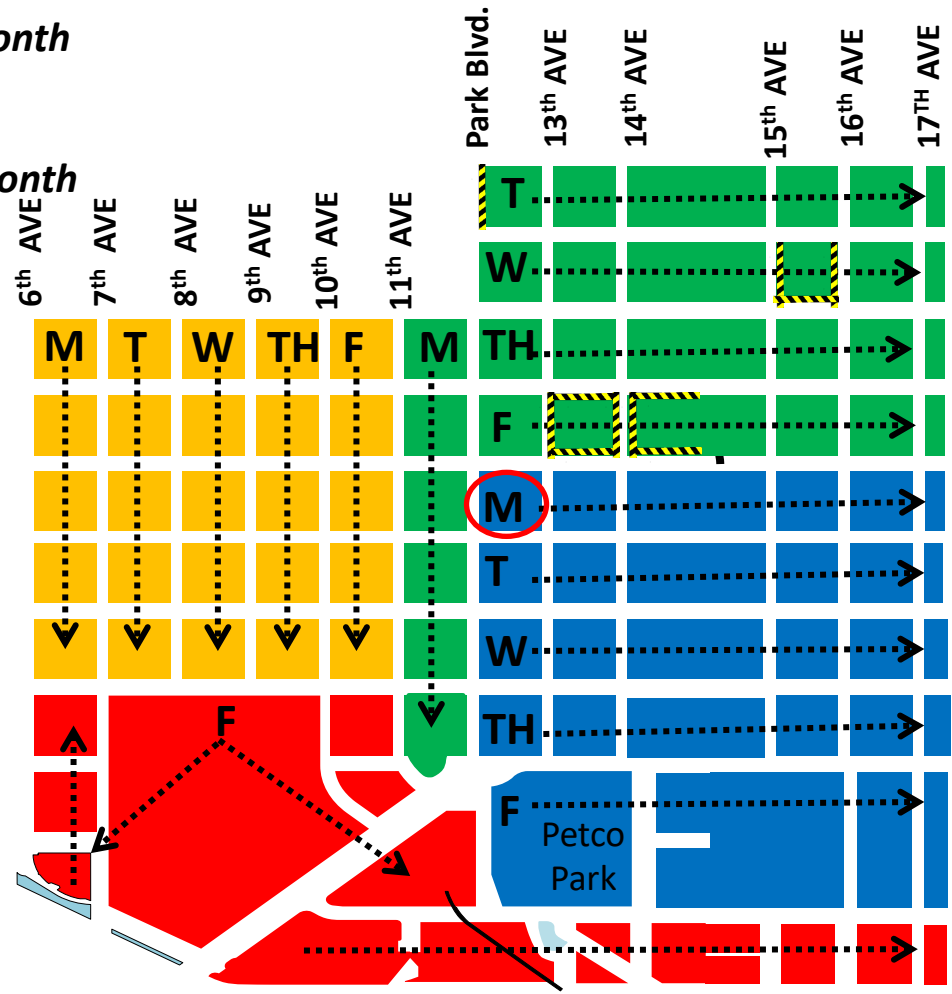

East Village

FY 23-24

-  1st & 3rd week of the month
-  2nd & 4th week of the month
-  1st & 3rd week of the month
-  2nd & 4th week of the month

 Construction No Access

East Village High Frequency

FY 23-24

★ Following are the cleaning dates in addition to the baseline monthly cleaning.

6th AVE
7th AVE
8th AVE
9th AVE
10th AVE
11th AVE

Park Blvd.
13th AVE
14th AVE
15th AVE
16th AVE
17th AVE

C ST.
BROADWAY
E ST.
F ST.
G ST.
MARKET
ISLAND
J ST.
K ST.
L ST.
IMPERIAL
COMMERCIAL

 2nd & 4th week of the month
 1st & 3rd week of the month