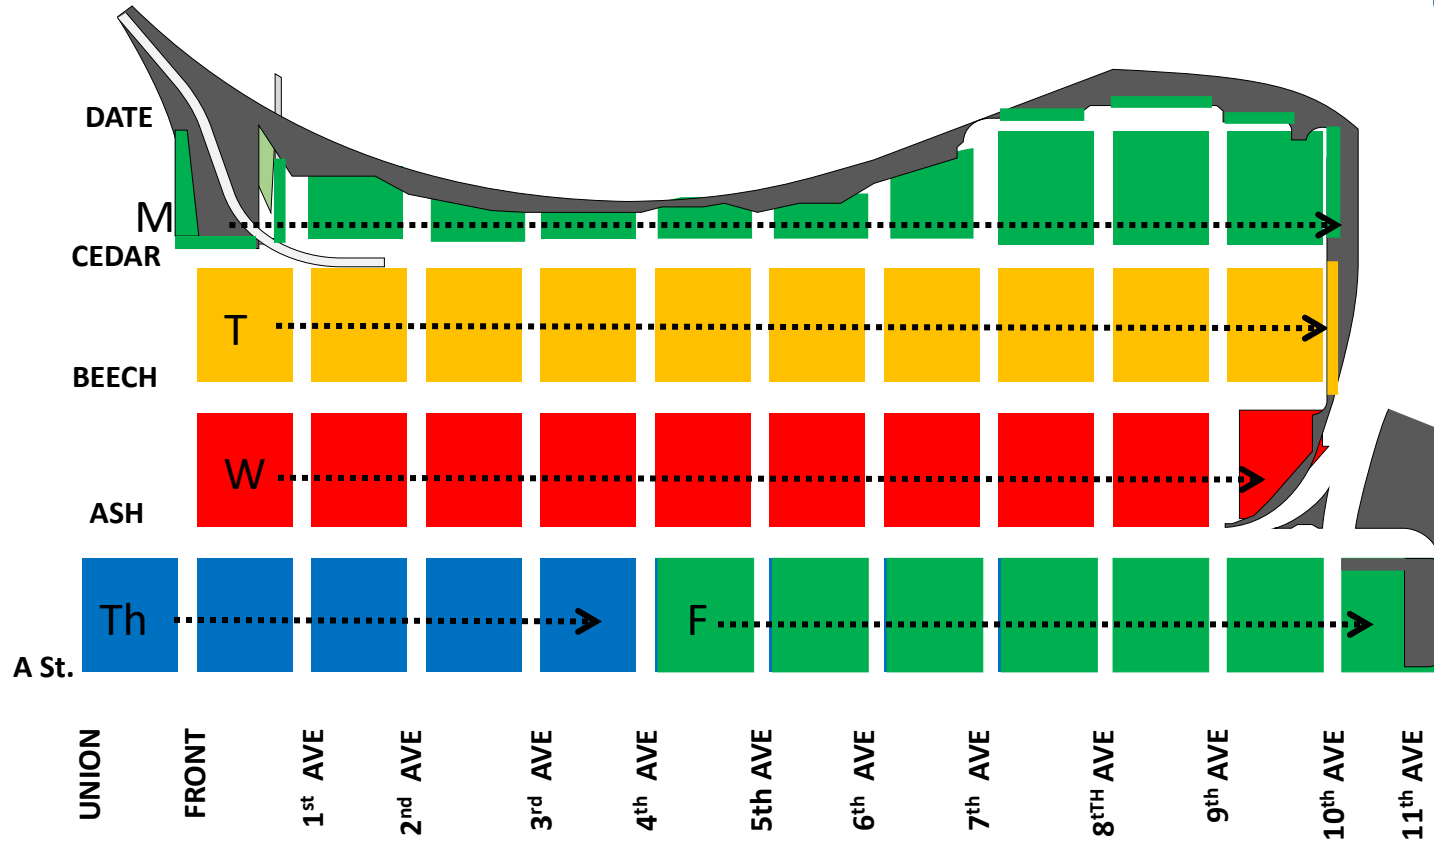

★ **High Frequency Areas**

Refer To Map 2

Due to high pedestrian and pet traffic several areas receive a higher frequency of pressure washing. Refer to Map 2 High Frequency Area schedule.

Cortez

D O W N T O W N
SAN DIEGO
P A R T N E R S H I P
C L E A N & S A F E

- 1st & 3rd week of the month*
- 2nd week of the month*
- 3rd week of the month*
- 4th week of the month*
- Construction No Access*

Cortez

High Frequency

D O W N T O W N
SAN DIEGO
P A R T N E R S H I P
C L E A N & S A F E

FY23-24

Following are cleaning dates in addition to the initial monthly cleaning.

 1st Thursday

 Construction No Access