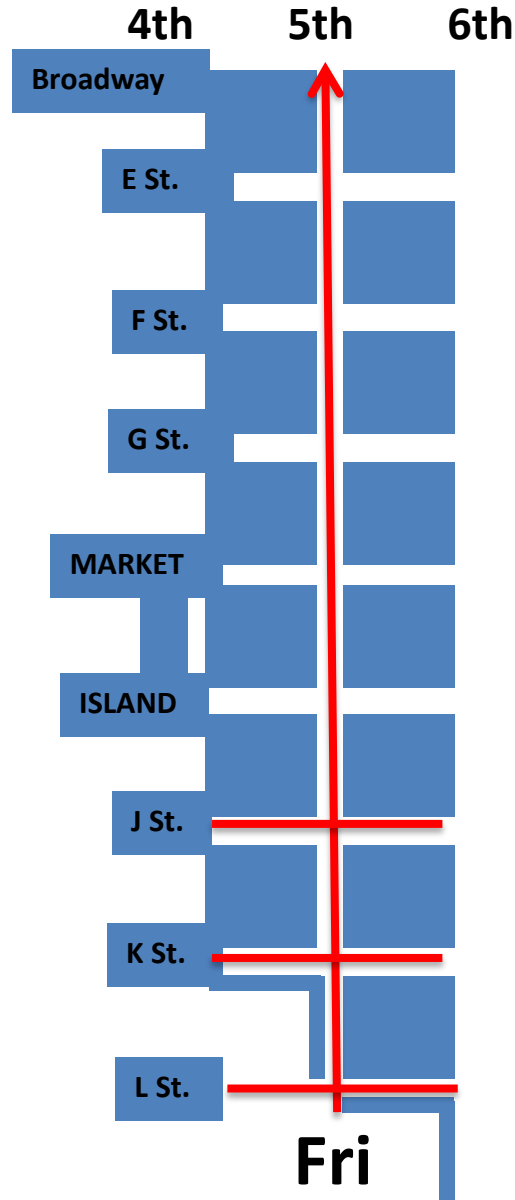

Gaslamp Quarter

Gaslamp Quarter

Friday

- 4th L St. to Broadway
- 6th L St. to Broadway

Weekend schedule

Gaslamp Quarter

Saturday

- 5th L St. to Broadway

Weekend schedule

Gaslamp Quarter

Sunday

- 5th from F to Island
- Cross Streets from Broadway to L

Weekend schedule