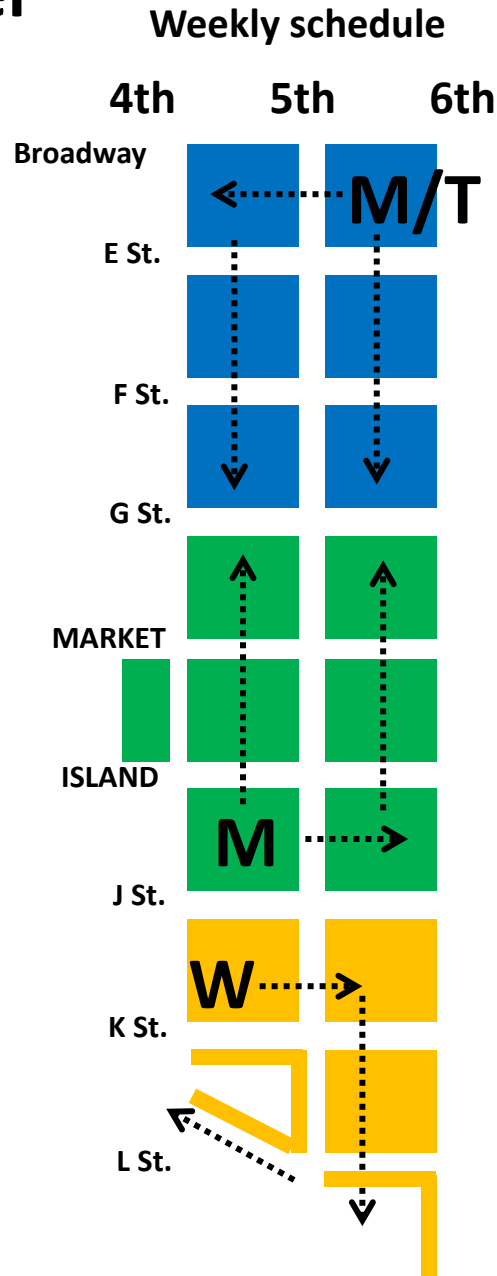

Gaslamp Quarter

Gaslamp Quarter

Friday

- 4th L St. to Broadway
- 6th L St. to Broadway

Weekend schedule

Gaslamp Quarter

Saturday

- 5th L St. to Broadway

Weekend schedule

Gaslamp Quarter

Sunday

- 5th from F to Island
- Cross Streets from Broadway to L

Weekend schedule