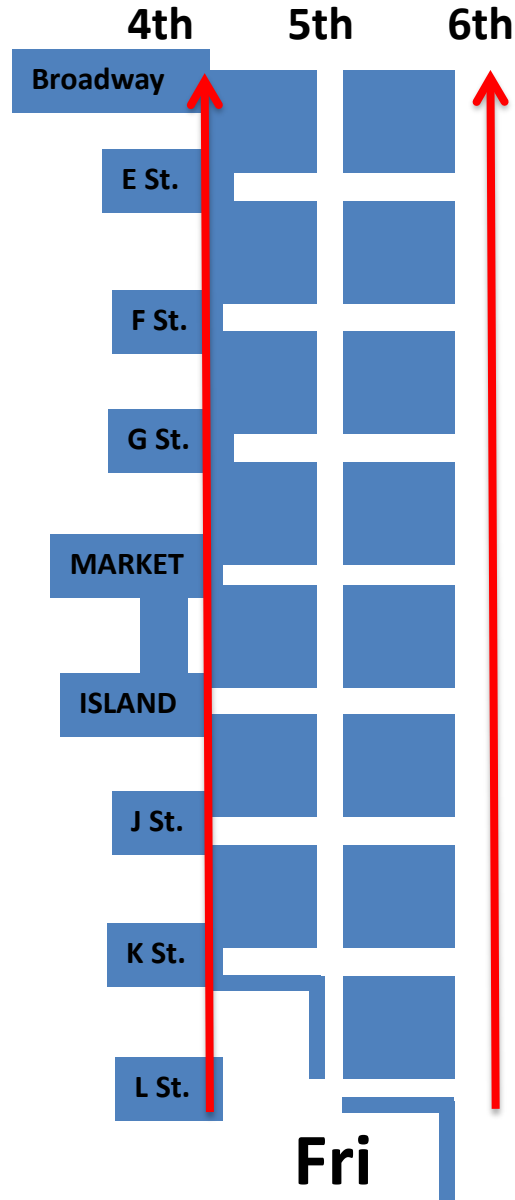

Gaslamp Quarter

Gaslamp Quarter

Friday

- 4th L St. to Broadway
- 6th L St. to Broadway

Weekend schedule

Gaslamp Quarter

Saturday

- 5th L St. to Broadway

Weekend schedule

Gaslamp Quarter

Sunday

- 5th from F to Island
- Cross Streets from Broadway to L

Weekend schedule