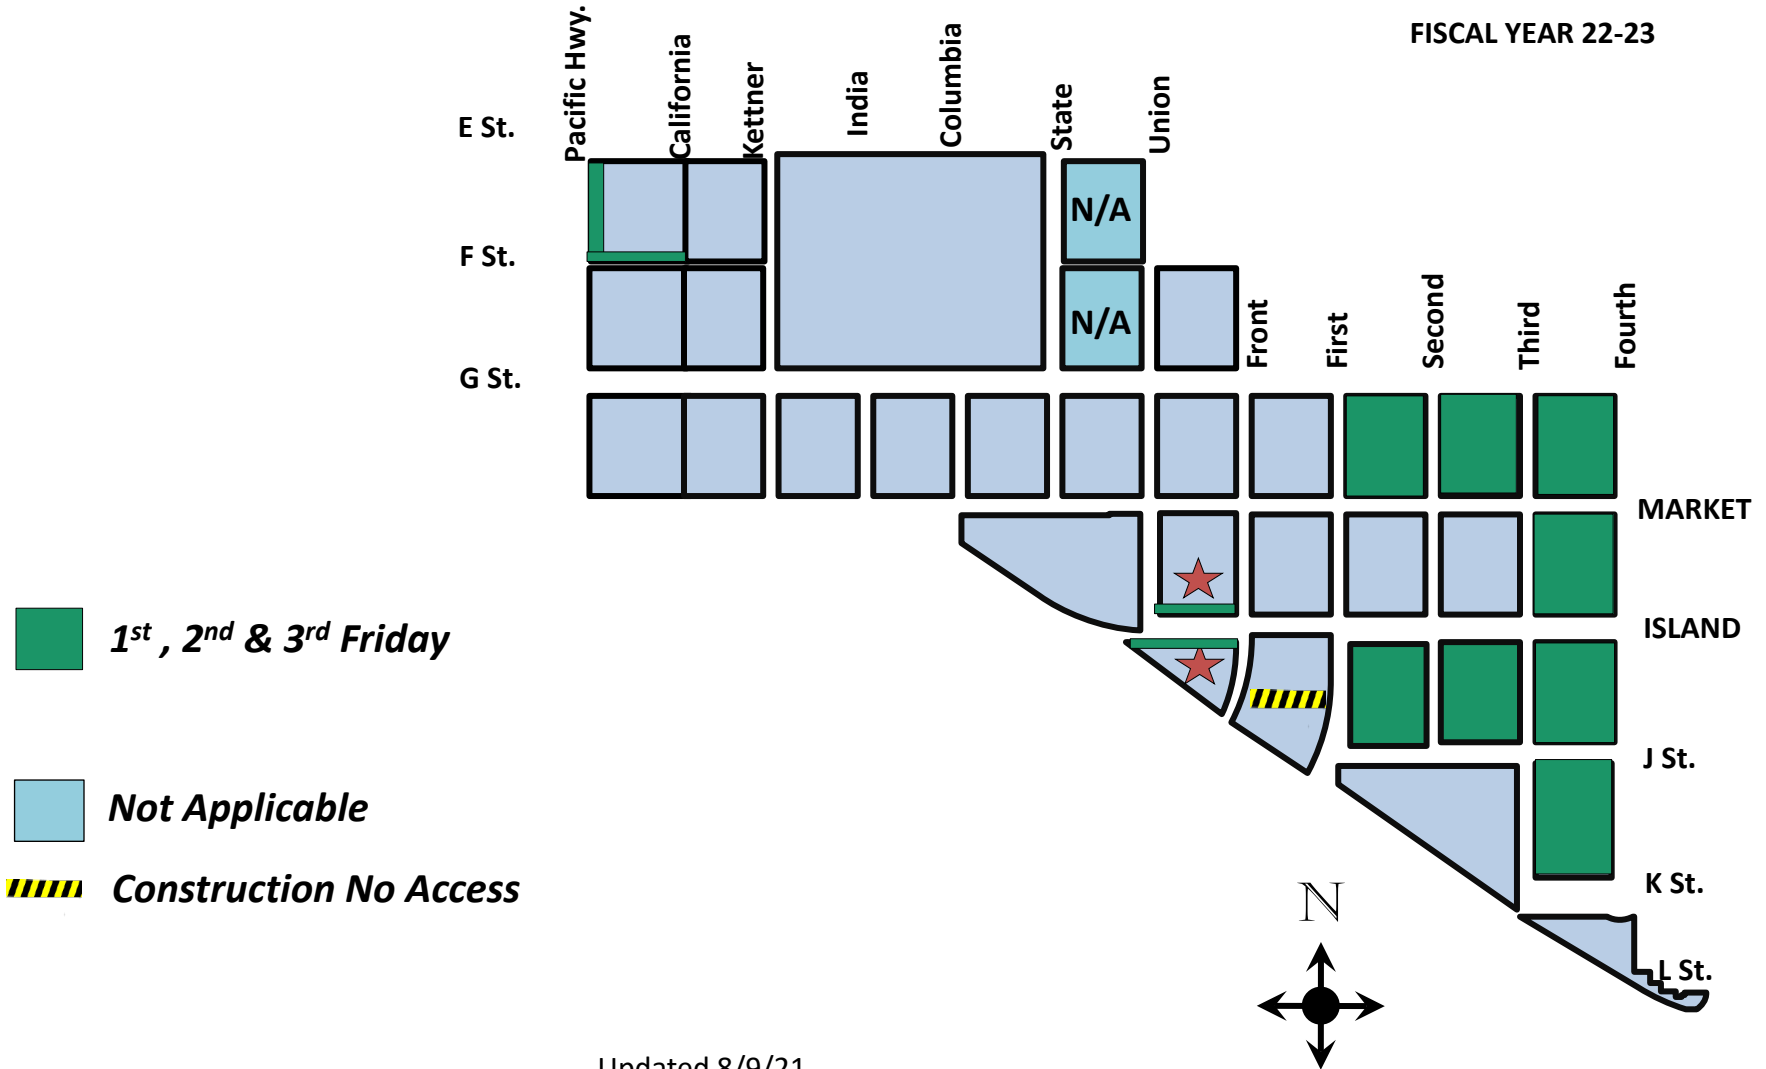

★ **High Frequency Areas**

Refer To Map 2

Due to high pedestrian and pet traffic several areas receive a higher frequency of pressure washing. Refer to Map 2 High Frequency Area schedule.

Marina

-  *1st week of the month - Monday*
-  *2nd week of the month - Tuesday*
-  *3rd week of the month - Thursday*
-  *4th week of the month - Thursday*
-  *Not Applicable*

Map 2

★ Following are cleaning dates in addition to the initial monthly cleaning.

Marina

DOWNTOWN
SAN DIEGO
 PARTNERSHIP
 CLEAN & SAFE

FISCAL YEAR 22-23

Updated 8/9/21