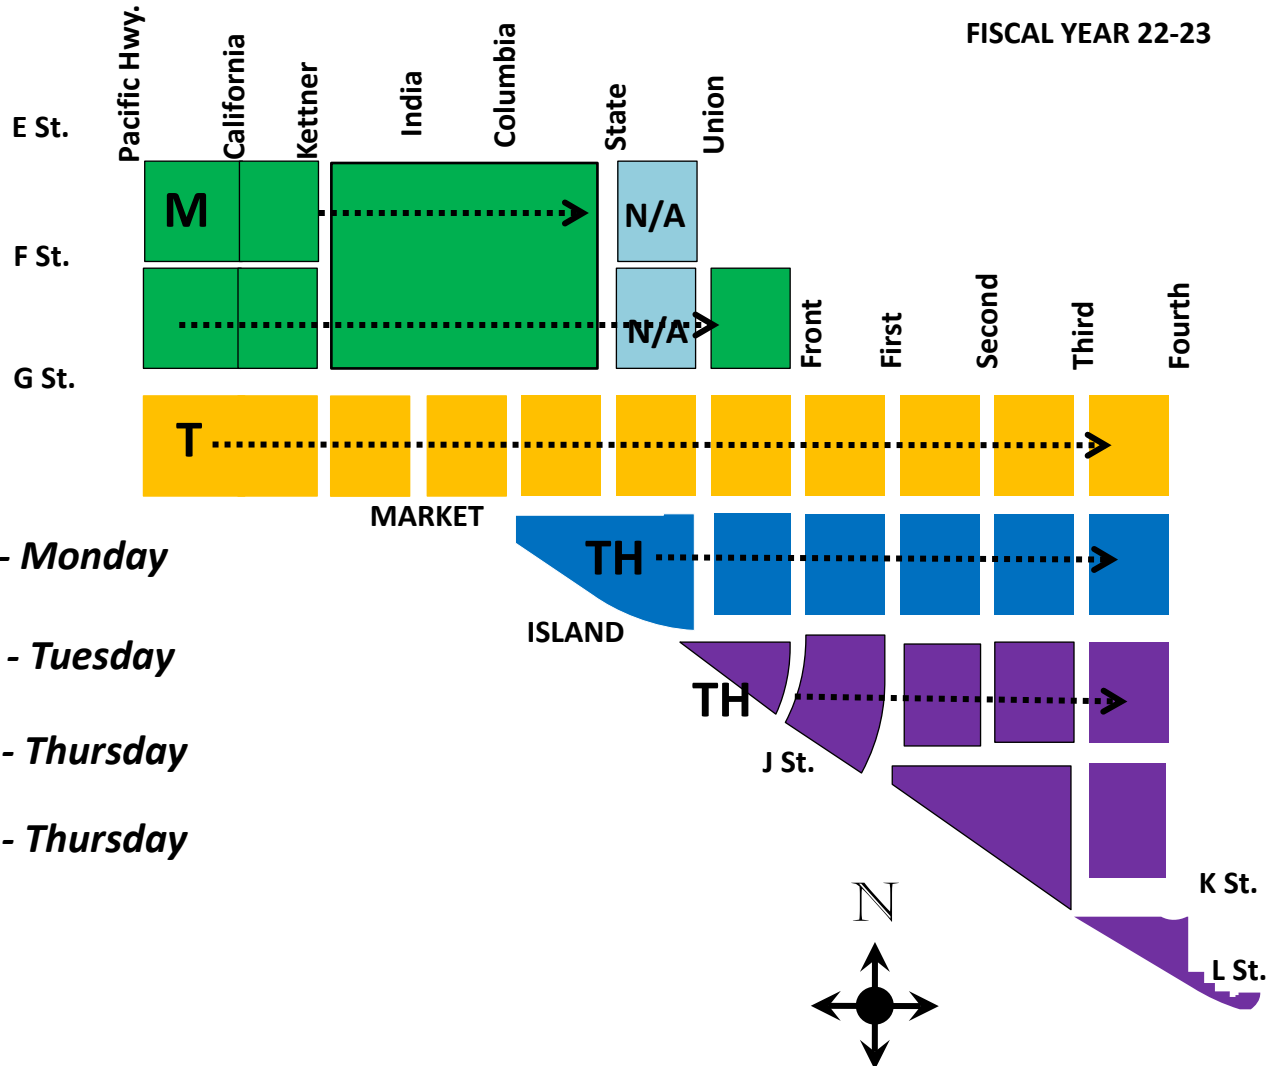

★ **High Frequency Areas**

Refer To Map 2

Due to high pedestrian and pet traffic several areas receive a higher frequency of pressure washing. Refer to Map 2 High Frequency Area schedule.

Marina

-  *1st week of the month - Monday*
-  *2nd week of the month - Tuesday*
-  *3rd week of the month - Thursday*
-  *4th week of the month - Thursday*
-  *Not Applicable*

Map 2

★ Following are cleaning dates in addition to the initial monthly cleaning.

Marina

DOWNTOWN
SAN DIEGO
 PARTNERSHIP
 CLEAN & SAFE

FISCAL YEAR 22-23

Updated 8/9/21