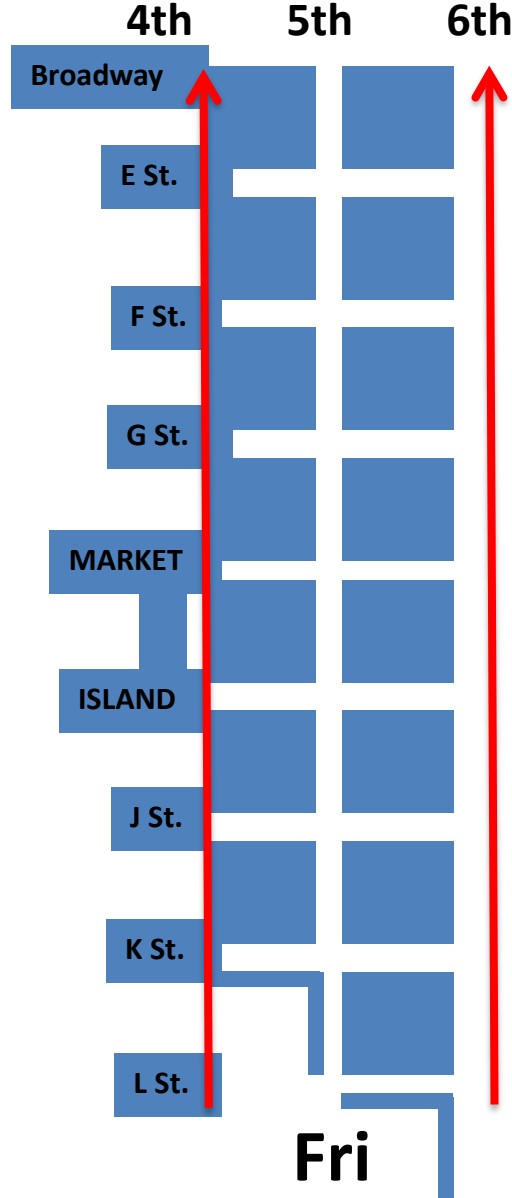

Gaslamp Quarter

Weekly schedule

Gaslamp Quarter

Friday

- 4th L St. to Broadway
- 6th L St. to Broadway

Weekend schedule

Gaslamp Quarter

Saturday

- 5th L St. to Broadway

Gaslamp Quarter

Sunday

- 5th from F to Island
- Cross Streets from Broadway to L

Weekend schedule