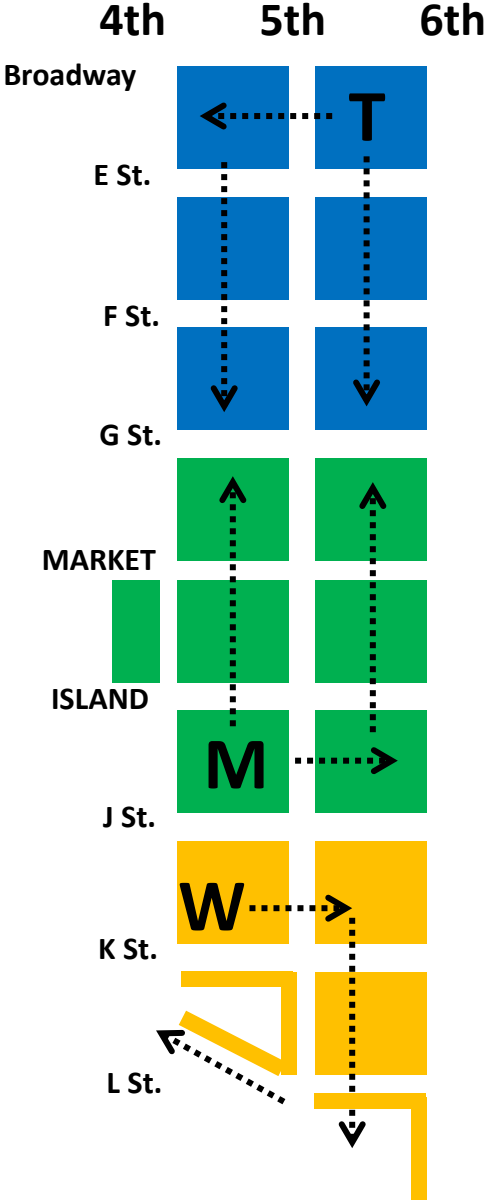

Gaslamp Quarter

Weekly schedule

Gaslamp Quarter

Friday

- 4th L St. to Broadway
- 6th L St. to Broadway

Weekend schedule

Gaslamp Quarter

Saturday

- 5th L St. to Broadway

Gaslamp Quarter

Sunday

- 5th from F to Island
- Cross Streets from Broadway to L

Weekend schedule