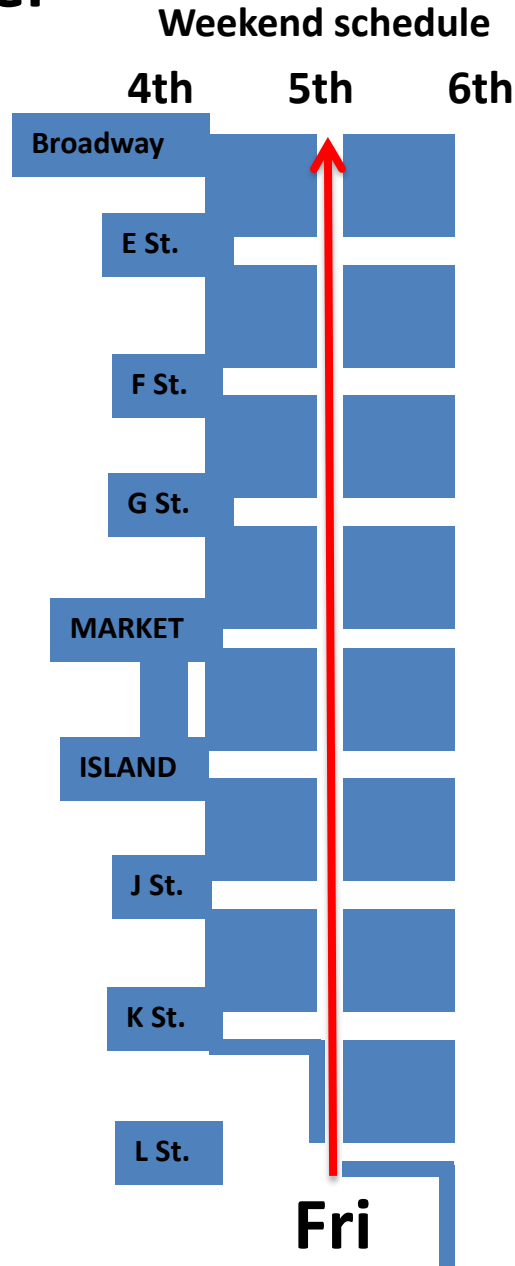

Gaslamp Quarter

Weekly schedule

Gaslamp Quarter

Friday

- 4th L St. to Broadway
- 6th L St. to Broadway

Weekend schedule

Gaslamp Quarter

Saturday

- 5th L St. to Broadway

Gaslamp Quarter

Sunday

- 5th from F to Island
- Cross Streets from Broadway to L

Weekend schedule