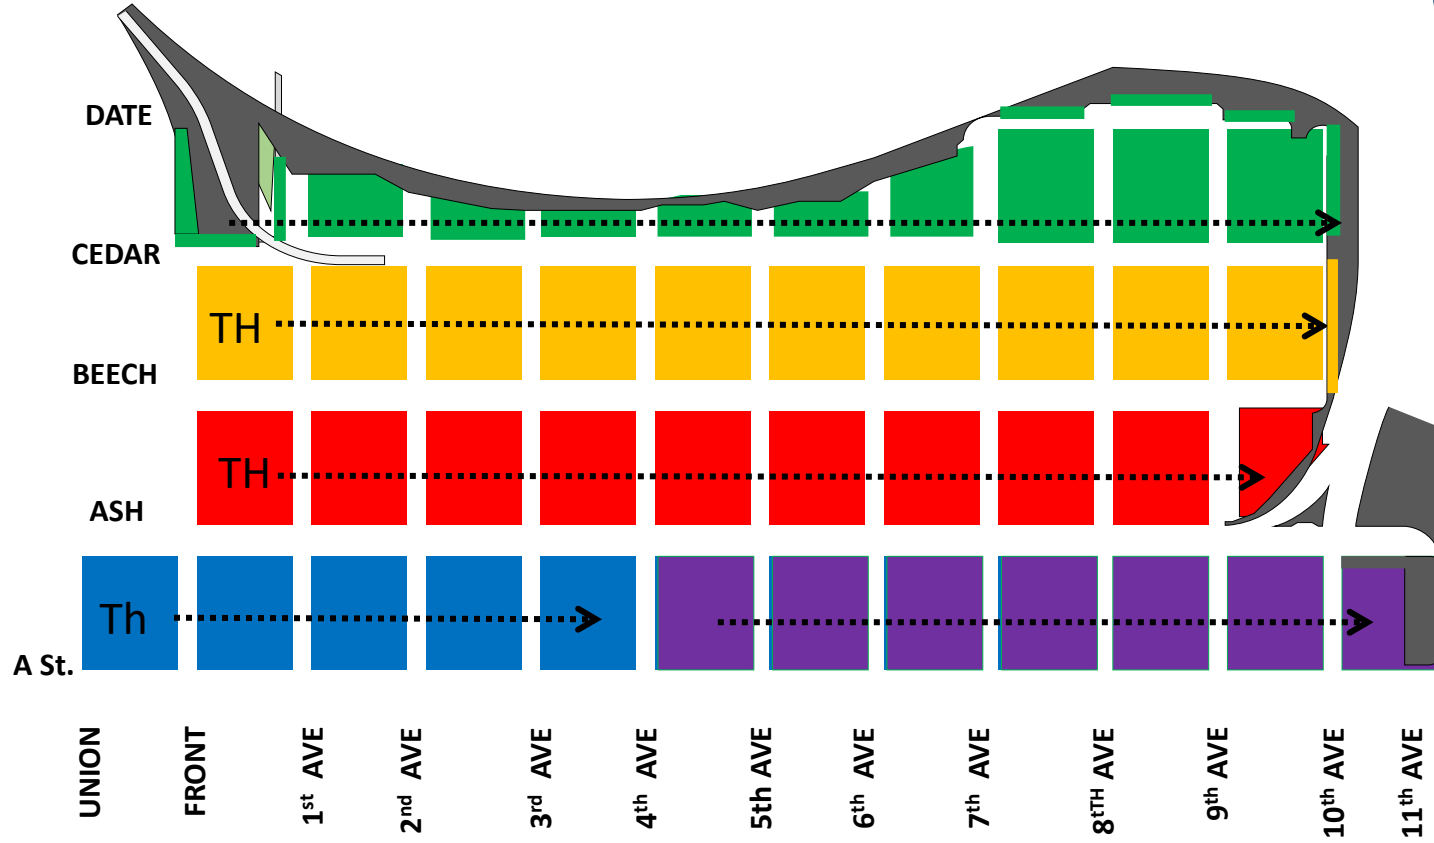

★ **High Frequency Areas**
Refer To Map 2

Due to high pedestrian and pet traffic several areas receive a higher frequency of pressure washing. Refer to Map 2 High Frequency Area schedule.

Cortez

- 1st Wednesday of the Month**
3rd Tuesday of the Month
- 2nd week of the month - Thursday**
- 3rd week of the month - Thursday**
- 4th week of the month - Thursday**
- 1st Thursday of the Month**
3rd Friday of the Month
- Construction No Access**

Cortez

High Frequency

D O W N T O W N
SAN DIEGO
PARTNERSHIP
CLEAN & SAFE

FY22-23

Following are cleaning dates in addition to the initial monthly cleaning.

 1st Thursday

 Construction No Access