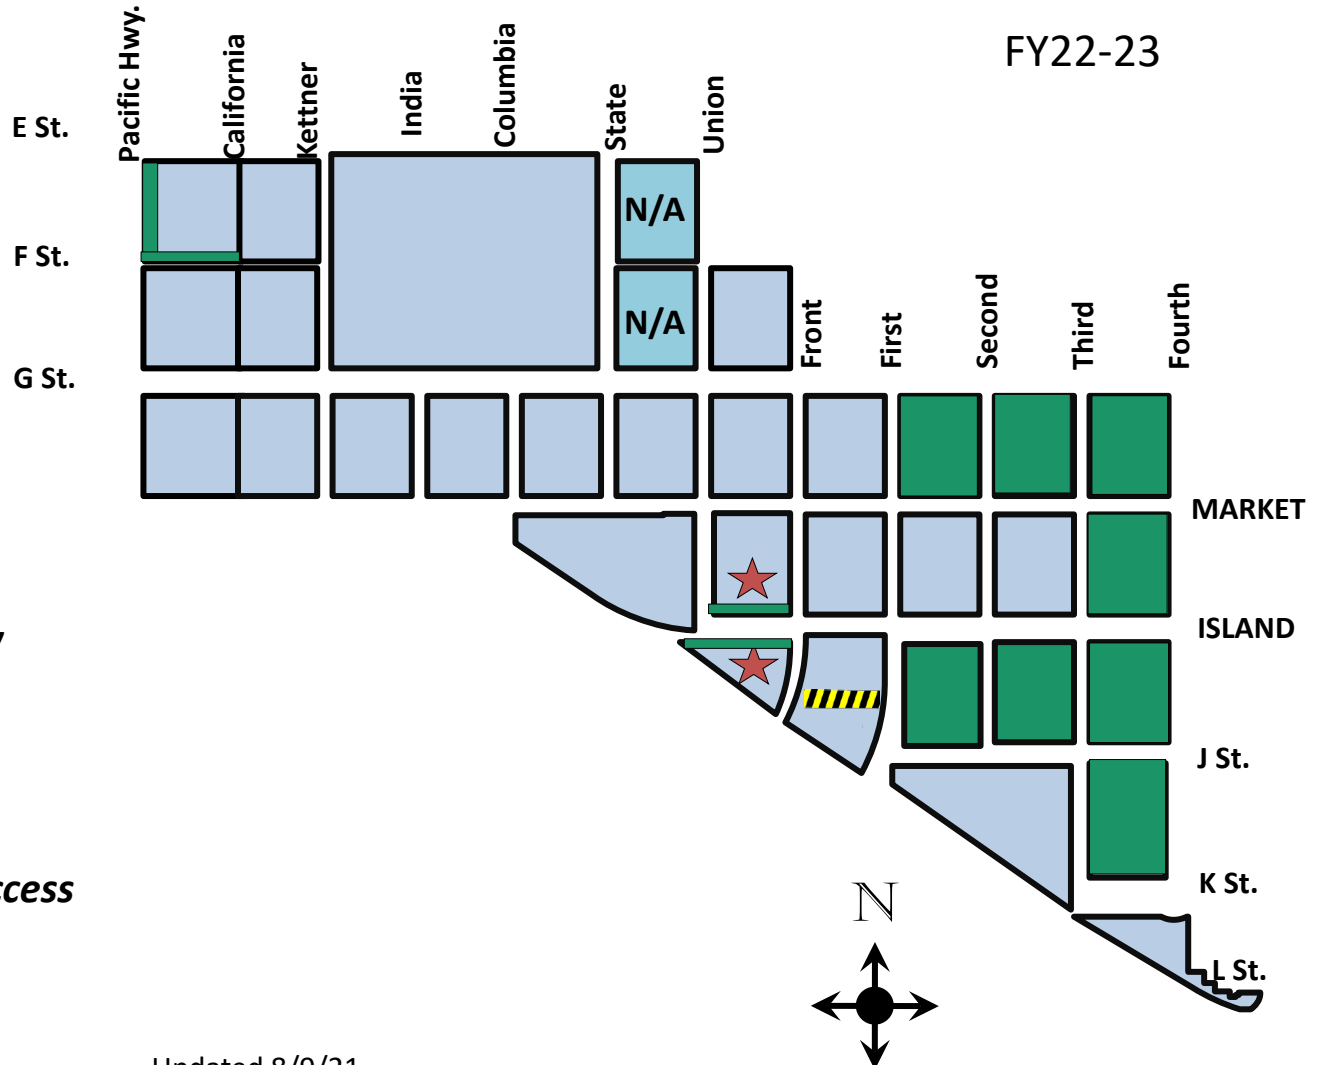

★ **High Frequency Areas**

Refer To Map 2

Due to high pedestrian and pet traffic several areas receive a higher frequency of pressure washing. Refer to Map 2 High Frequency Area schedule.

Marina

-  *1st week of the month - Monday*
-  *2nd week of the month - Tuesday*
-  *3rd week of the month - Thursday*
-  *4th week of the month - Thursday*
-  *Not Applicable*

Marina

FY22-23

★ Following are cleaning dates in addition to the initial monthly cleaning.

-  1st, 2nd & 3rd Friday
-  Not Applicable
-  Construction No Access