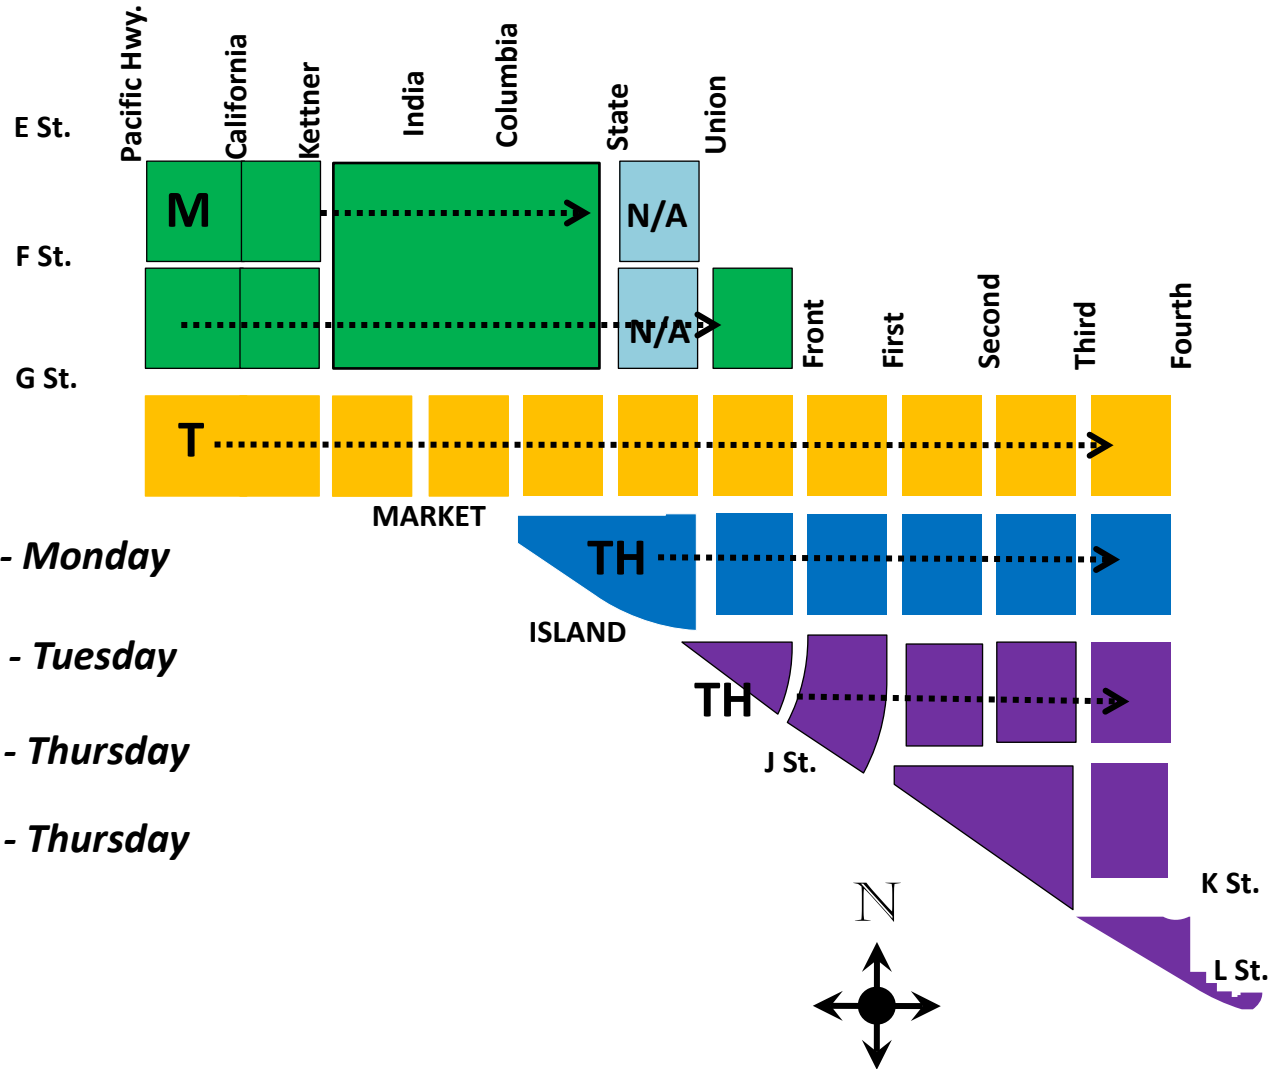

★ **High Frequency Areas**

Refer To Map 2

Due to high pedestrian and pet traffic several areas receive a higher frequency of pressure washing. Refer to Map 2 High Frequency Area schedule.

Marina

-  *1st week of the month - Monday*
-  *2nd week of the month - Tuesday*
-  *3rd week of the month - Thursday*
-  *4th week of the month - Thursday*
-  *Not Applicable*

Marina

FY22-23

★ Following are cleaning dates in addition to the initial monthly cleaning.

-  1st, 2nd & 3rd Friday
-  Not Applicable
-  Construction No Access