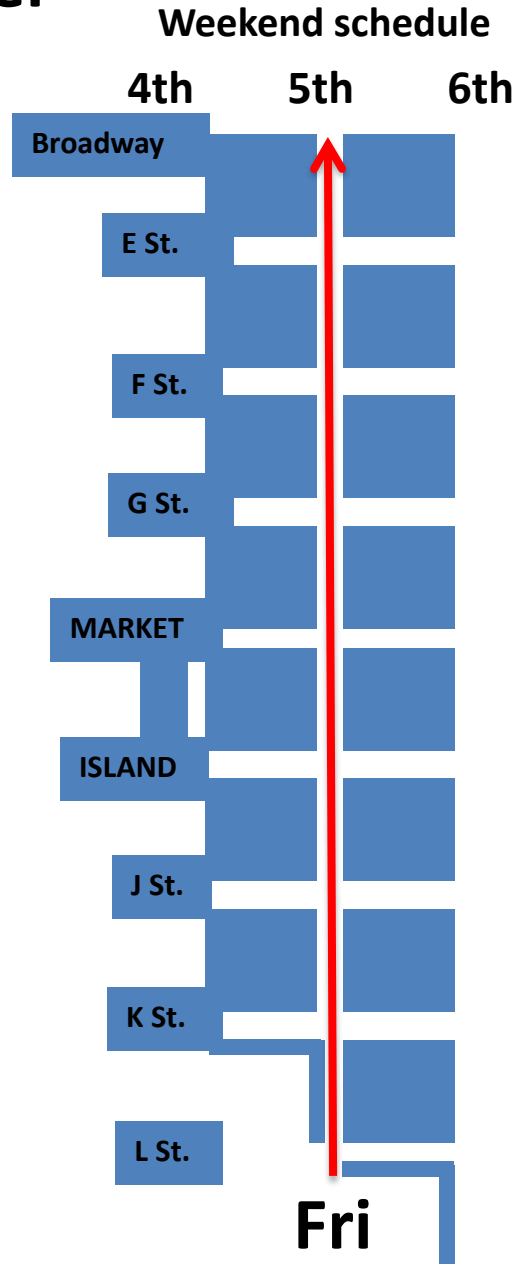

Gaslamp Quarter

Weekly schedule

Gaslamp Quarter

Friday

- 4th L St. to Broadway
- 6th L St. to Broadway

Gaslamp Quarter

Saturday

- 5th L St. to Broadway

Gaslamp Quarter

Sunday

- 5th from F to Island
- Cross Streets from Broadway to L

Weekend schedule