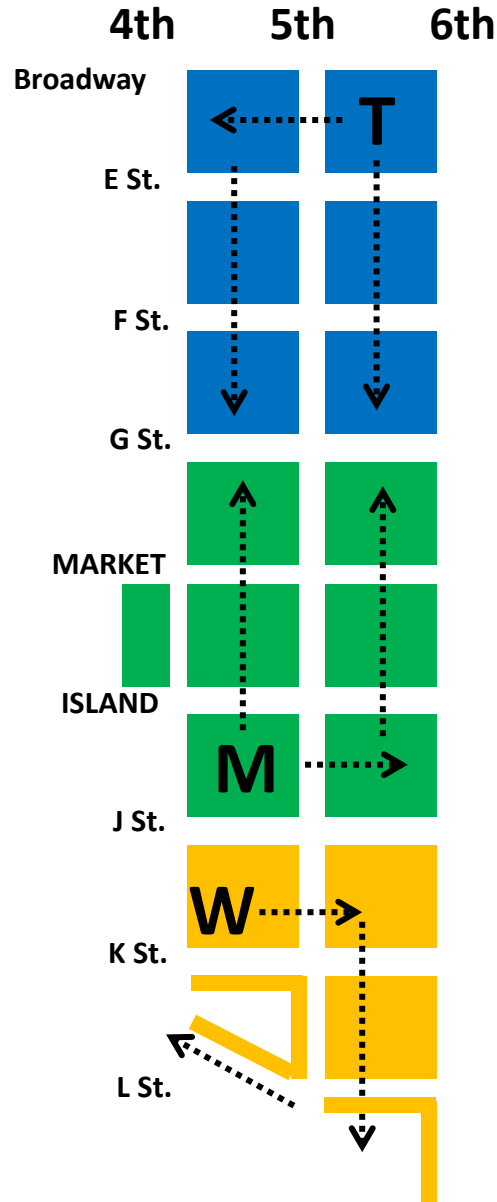

Gaslamp Quarter

Weekly schedule

Gaslamp Quarter

Friday

- 4th L St. to Broadway
- 6th L St. to Broadway

Gaslamp Quarter

Saturday

- 5th L St. to Broadway

Gaslamp Quarter

Sunday

- 5th from F to Island
- Cross Streets from Broadway to L

Weekend schedule