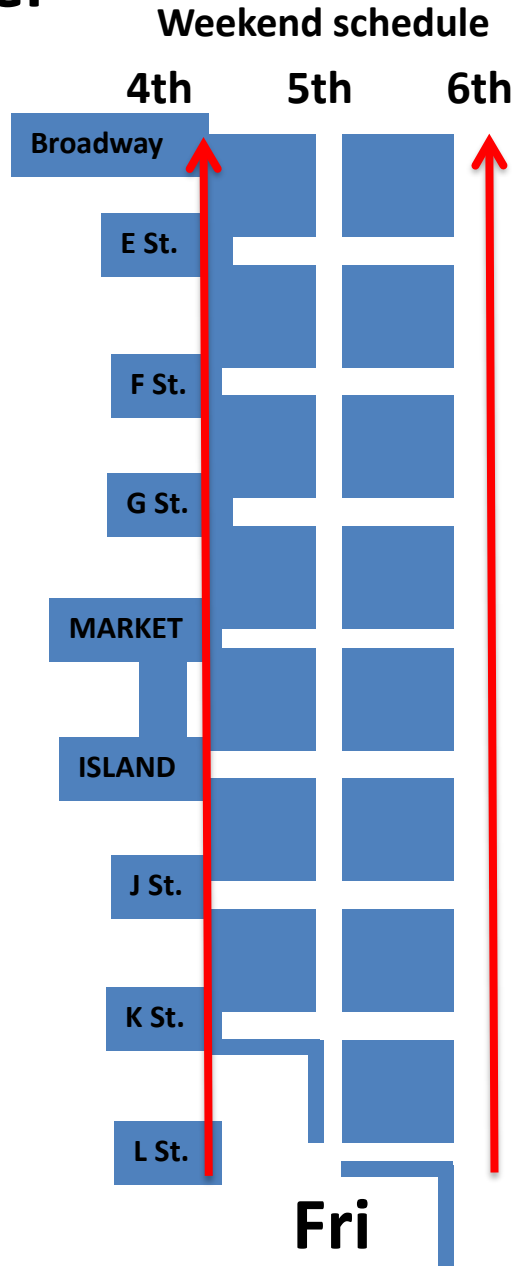

Gaslamp Quarter

Weekly schedule

Gaslamp Quarter

Friday

- 4th L St. to Broadway
- 6th L St. to Broadway

Gaslamp Quarter

Saturday

- 5th L St. to Broadway

Gaslamp Quarter

Sunday

- 5th from F to Island
- Cross Streets from Broadway to L

Weekend schedule