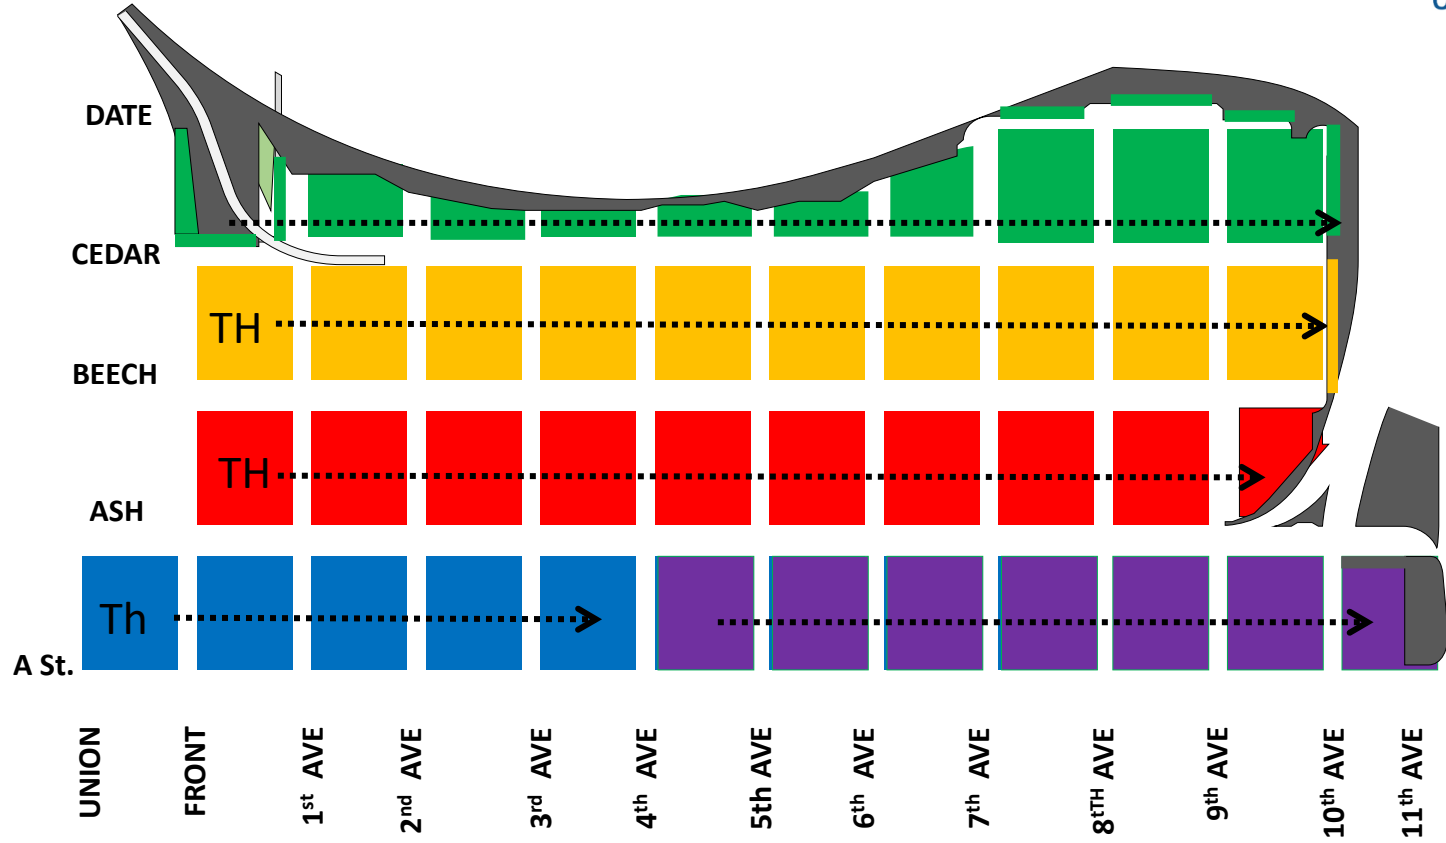

★ **High Frequency Areas**
Refer To Map 2

Due to high pedestrian and pet traffic several areas receive a higher frequency of pressure washing. Refer to Map 2 High Frequency Area schedule.

Cortez

- 1st Wednesday of the Month**
3rd Tuesday of the Month
- 2nd week of the month - Thursday**
- 3rd week of the month - Thursday**
- 4th week of the month - Thursday**
- 1st Thursday of the Month**
3rd Friday of the Month
- Construction No Access**

Cortez

High Frequency

DOWNTOWN
SAN DIEGO
PARTNERSHIP
CLEAN & SAFE

FY22-23

Following are cleaning dates in addition to the initial monthly cleaning.

 1st Thursday

 Construction No Access