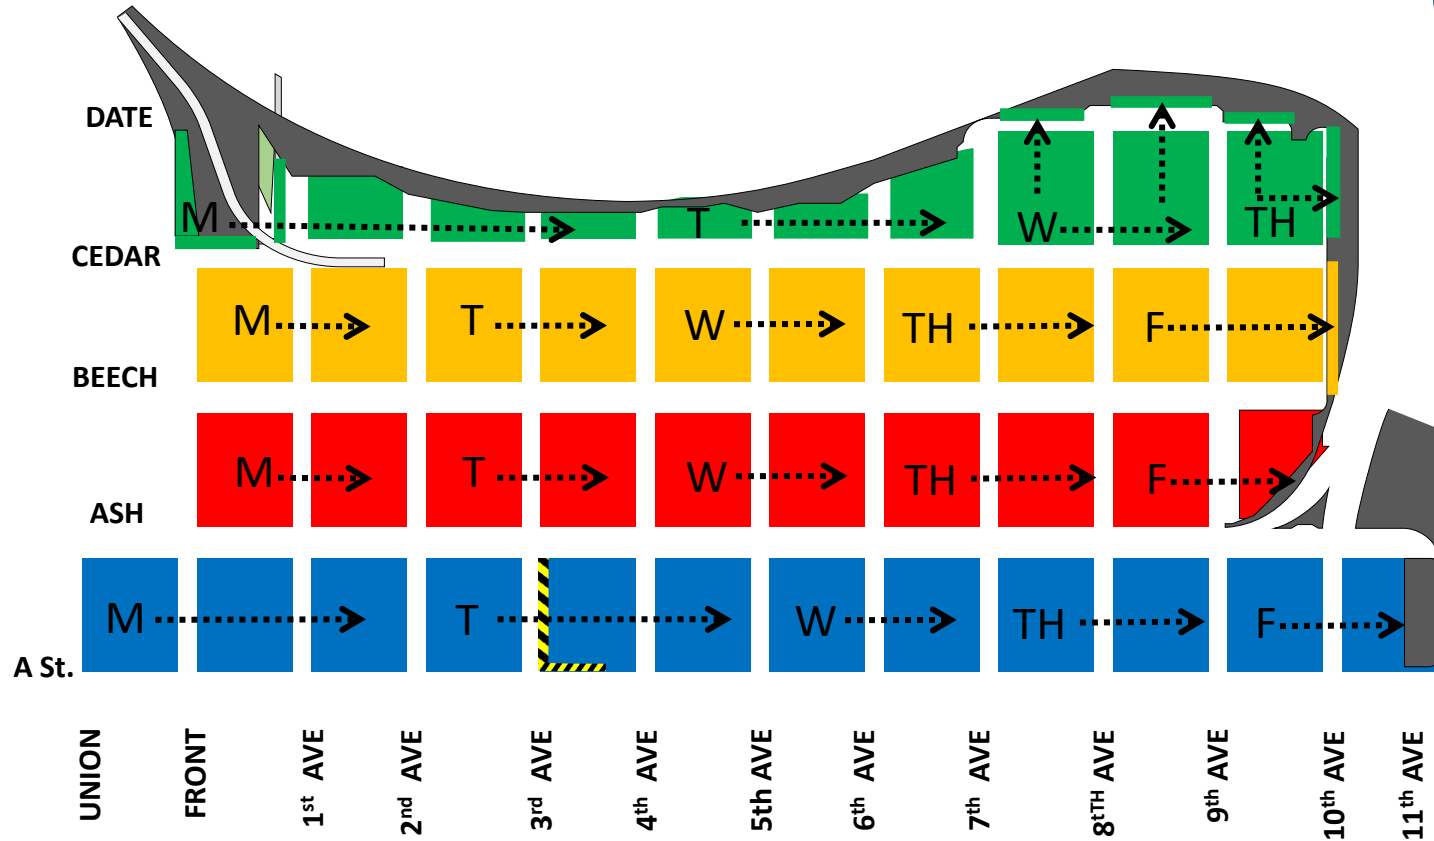

★ **High Frequency Areas**
Refer To Map 2

Do to high pedestrian and pet traffic several areas receive a higher frequency of pressure washing. Refer to Map 2 High Frequency Area schedule.

Cortez

- 1st week of the month*
- 2nd week of the month*
- 3rd week of the month*
- 4th week of the month*
- Construction No Access*

Following are cleaning dates in addition to the initial monthly cleaning.

Cortez High Frequency

DOWNTOWN
SAN DIEGO
PARTNERSHIP
CLEAN & SAFE

-  4th Tuesday
-  1st, 2nd, 3rd Wednesday
-  2nd Monday
-  3rd Wednesday
-  Construction No Access
-  No High Frequency