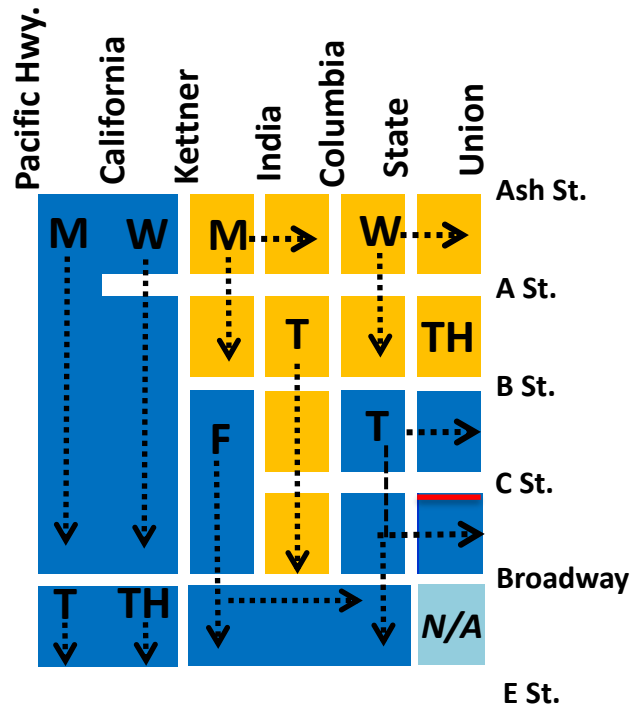

# Columbia

## High Frequency Areas

Do to high pedestrian and pet traffic several areas receive a higher frequency of pressure washing. Refer to Map 2 High Frequency Area schedule.

- 1<sup>st</sup> week of the month***
- 2<sup>nd</sup> week of the month***
- MTS Platform Not Applicable***
- Not Applicable***