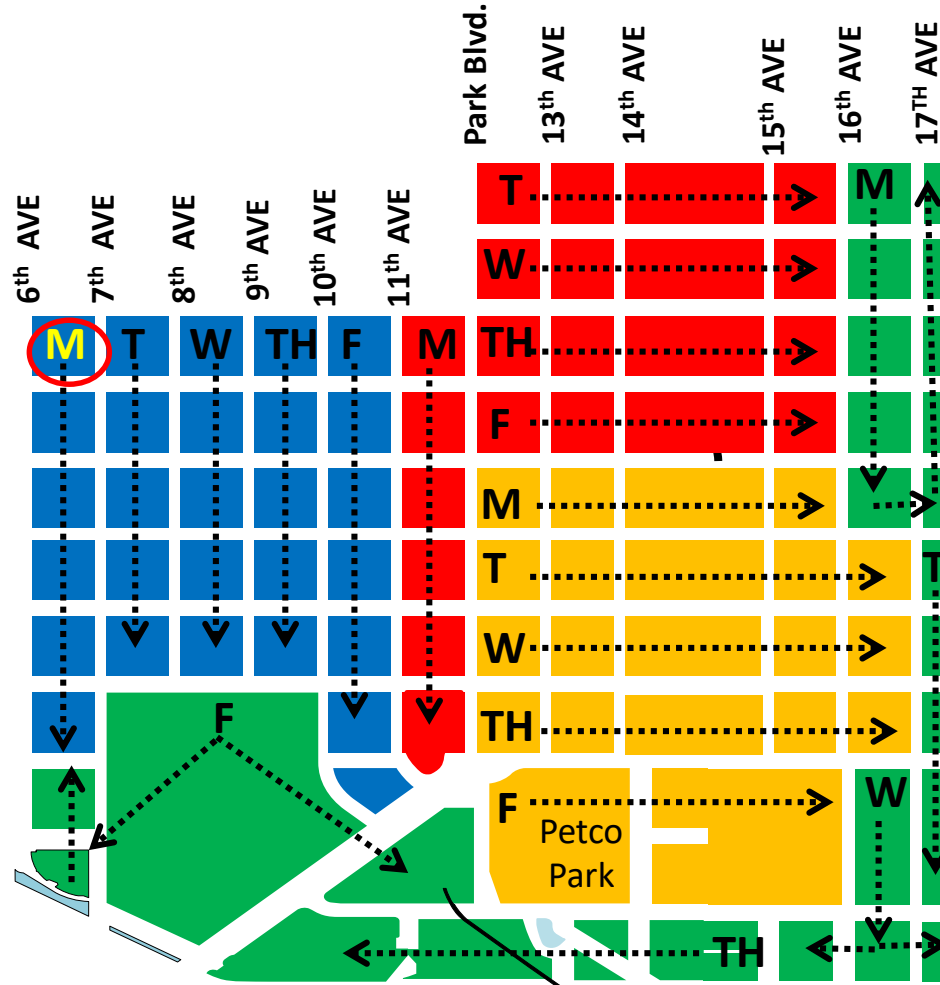

East Village

DOWNTOWN
SAN DIEGO
PARTNERSHIP

1st week of the month

2nd week of the month

3rd week of the month

4th week of the month

C St.

Broadway

E St.

F St.

G St.

MARKET

ISLAND

J St.

K St.

L St.

IMPERIAL

COMMERCIAL

★ High Frequency Areas

Refer To Map 2

Do to high pedestrian and pet traffic several areas receive a higher frequency of pressure washing.

Map 2

East Village HF

★ Following are the cleaning dates in addition to the baseline monthly cleaning.

- | | |
|---|---------------------------------------|
| Every Wed | 1 st & 3 rd Mon |
| 2 nd , 3 rd , 4 th Mon | 4 th Mon |
| Every Thu | 1 st Fri |
| 2 nd & 4 th Wed | 1 st Wed |
| 1 st & 3 rd Tue | 3 rd Wed |
| 2 nd & 4 th Tue | 4 th Fri |
| 4 th Mon | 1 st Thu |
| 4 th Thu | 4 th Mon |
| 2 nd & 3 rd Mon | 3 rd Mon |
| 2 nd & 4 th Tue | 2 nd & 4 th Thu |