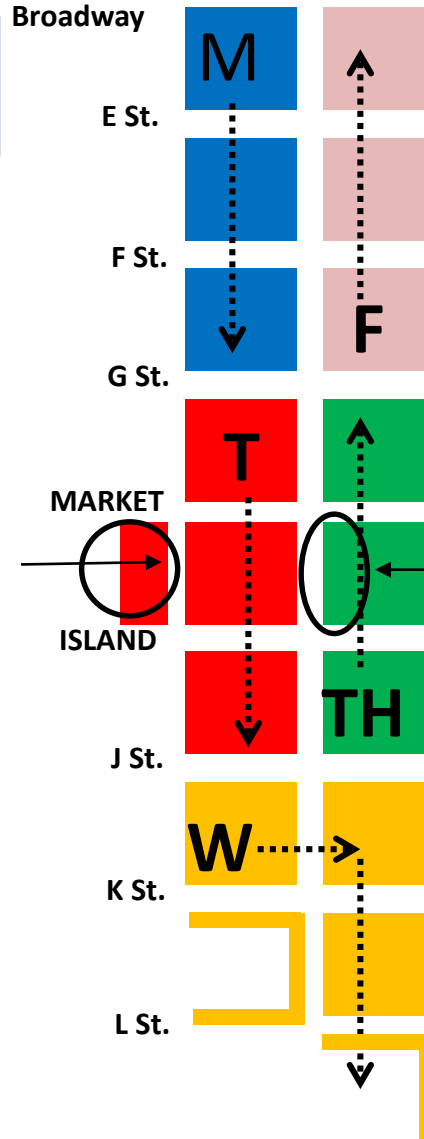

Gaslamp Quarter

Weekly schedule

4th 5th 6th

High Frequency Pressure Washing:
*2 additional per month deployed as needed

★ **Hot Spot:**
also washed every
2nd & 4th Friday

Hot Spot:
also washed every
1st Tuesday