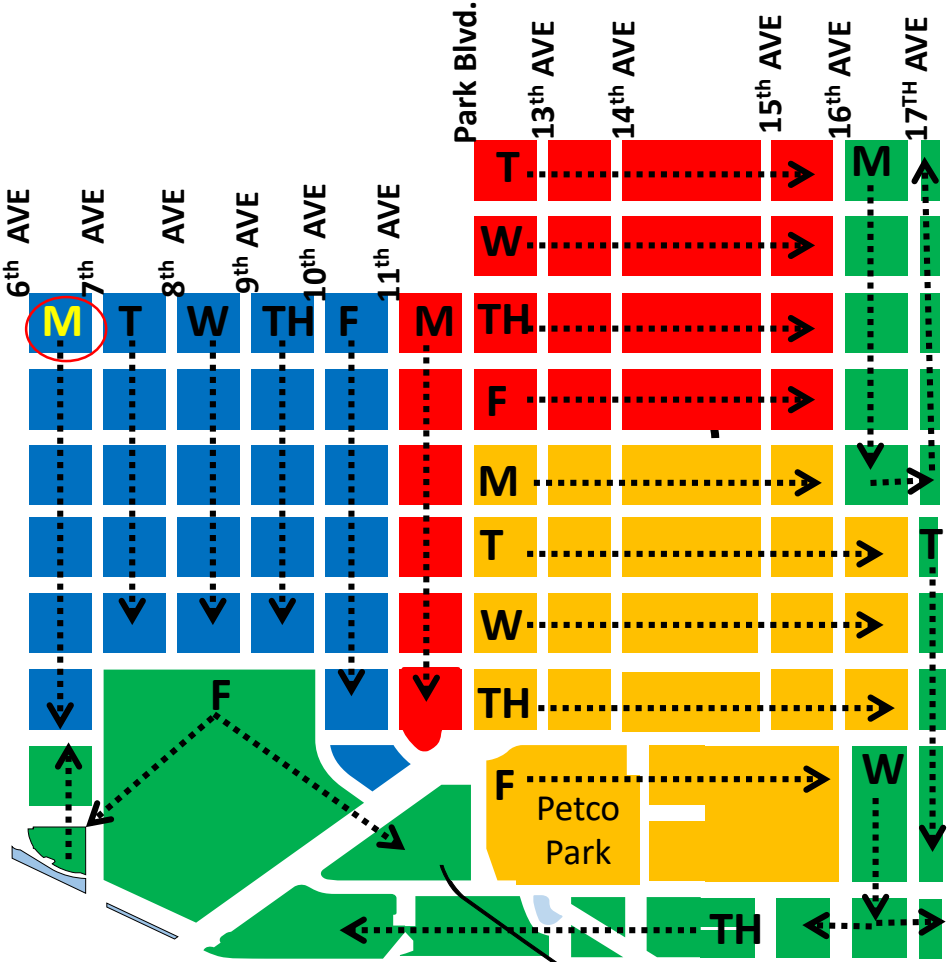

East Village

- 1st week of the month
- 2nd week of the month
- 3rd week of the month
- 4th week of the month

★ High Frequency Areas
 Do to high pedestrian and pet traffic several areas receive a higher frequency of pressure washing. Refer to Map 2 High Frequency Area schedule.

- C St.
- Broadway
- E St.
- F St.
- G St.
- MARKET
- ISLAND
- J St.
- K St.
- L St.
- IMPERIAL
- COMMERCIAL

Map 2

East Village HF

★ Following are the cleaning dates in addition to the baseline monthly cleaning.

- | | |
|---|---------------------------------------|
| Every Wed | 1 st & 3 rd Mon |
| 2 nd , 3 rd , 4 th Mon | 4 th Mon |
| Every Thu | 1 st Fri |
| 2 nd & 4 th Wed | 1 st Wed |
| 1 st & 3 rd Tue | 3 rd Wed |
| 2 nd & 4 th Tue | 4 th Fri |
| 4 th Mon | 1 st Thu |
| 4 th Thu | 4 th Mon |
| 2 nd & 3 rd Mon | 3 rd Mon |
| 2 nd & 4 th Tue | 2 nd & 4 th Thu |

- C ST.
- BROADWAY
- E ST.
- F ST.
- G ST.
- MARKET
- ISLAND
- J ST.
- K ST.
- L ST.
- IMPERIAL
- COMMERCIAL