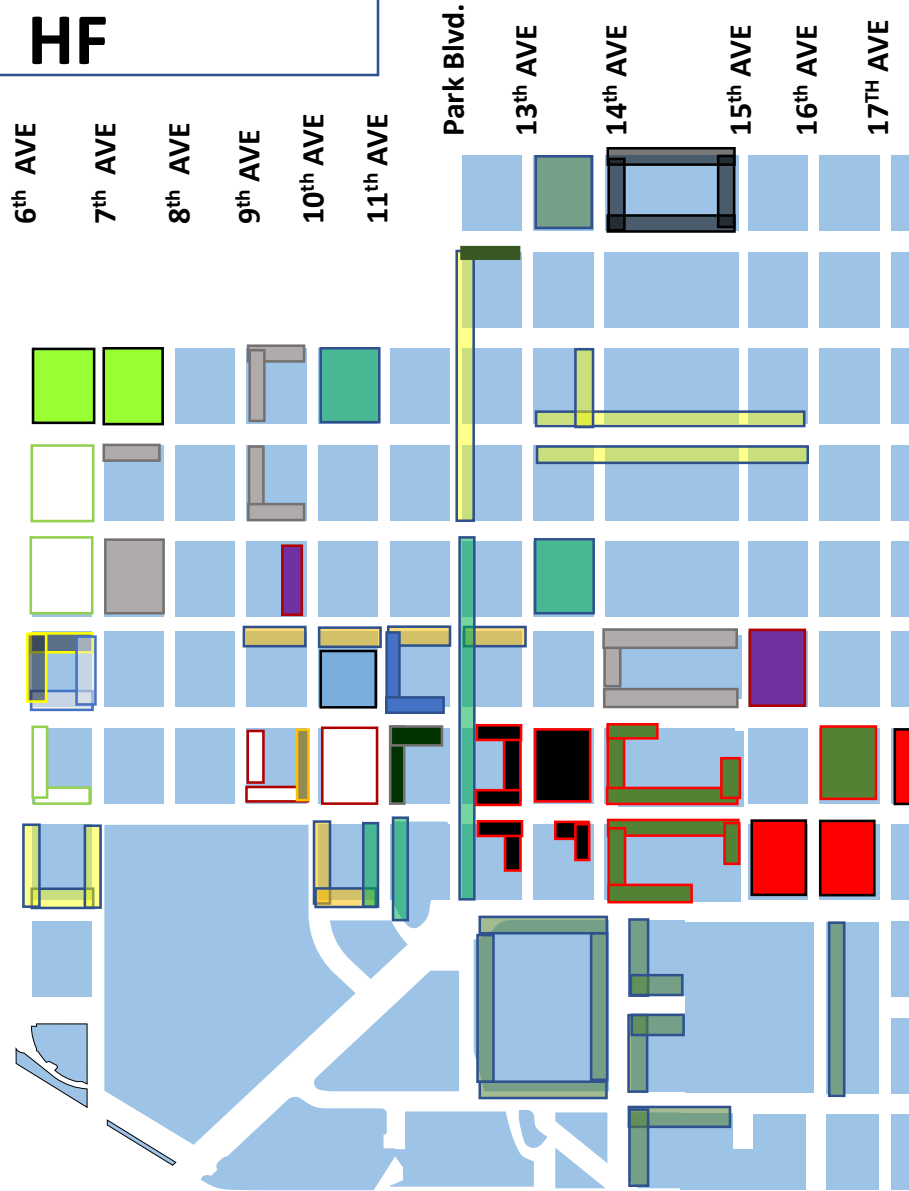

East Village

- 1st week of the month
- 2nd week of the month
- 3rd week of the month
- 4th week of the month

★ High Frequency Areas
 Do to high pedestrian and pet traffic several areas receive a higher frequency of pressure washing. Refer to Map 2 High Frequency Area schedule.

- C St.
- Broadway
- E St.
- F St.
- G St.
- MARKET
- ISLAND
- J St.
- K St.
- L St.
- IMPERIAL
- COMMERCIAL

Map 2

East Village HF

★ Following are the cleaning dates in addition to the baseline monthly cleaning.

- | | |
|---|---------------------------------------|
| Every Wed | 1 st & 3 rd Mon |
| 2 nd , 3 rd , 4 th Mon | 4 th Mon |
| Every Thu | 1 st Fri |
| 2 nd & 4 th Wed | 1 st Wed |
| 1 st & 3 rd Tue | 3 rd Wed |
| 2 nd & 4 th Tue | 4 th Fri |
| 4 th Mon | 1 st Thu |
| 4 th Thu | 4 th Mon |
| 2 nd & 3 rd Mon | 3 rd Mon |
| 2 nd & 4 th Tue | 2 nd & 4 th Thu |

- C ST.
- BROADWAY
- E ST.
- F ST.
- G ST.
- MARKET
- ISLAND
- J ST.
- K ST.
- L ST.
- IMPERIAL
- COMMERCIAL