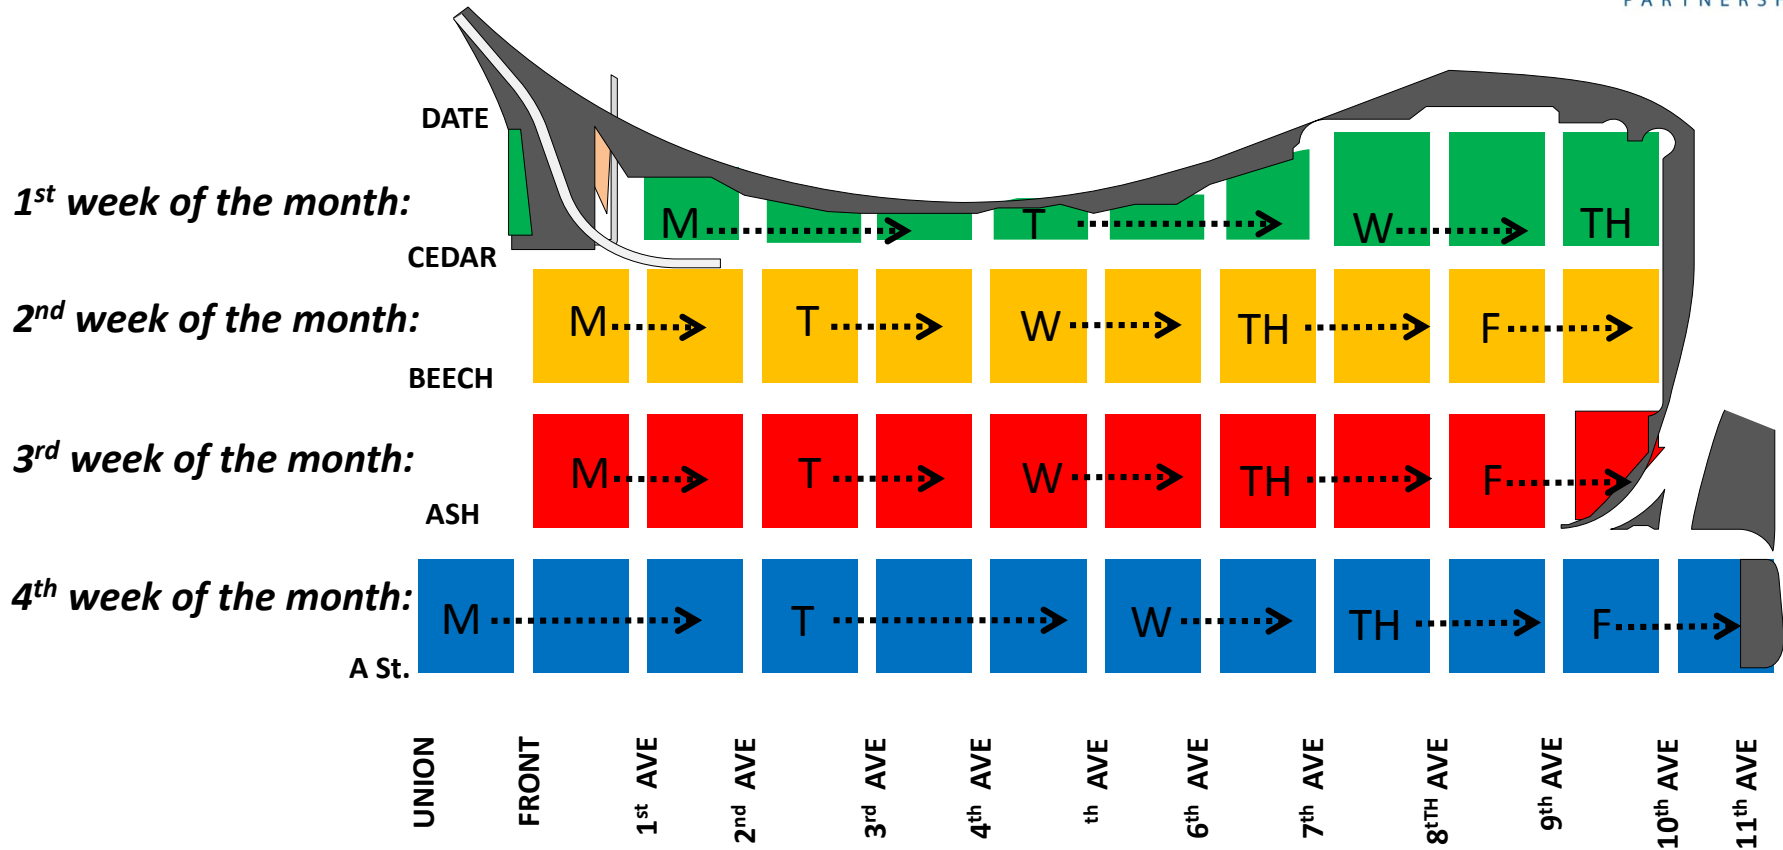

High Frequency Pressure Washing:
*5 additional per month deployed as needed

Cortez

Downtown San Diego Partnership

Map 2

Cortez

DOWNTOWN
SAN DIEGO
PARTNERSHIP

Following are cleaning dates
in addition to the initial
monthly cleaning.

High Frequency Area Schedule

4th Tue

2nd Tue

3rd Fri

Total Sidewalks: 5