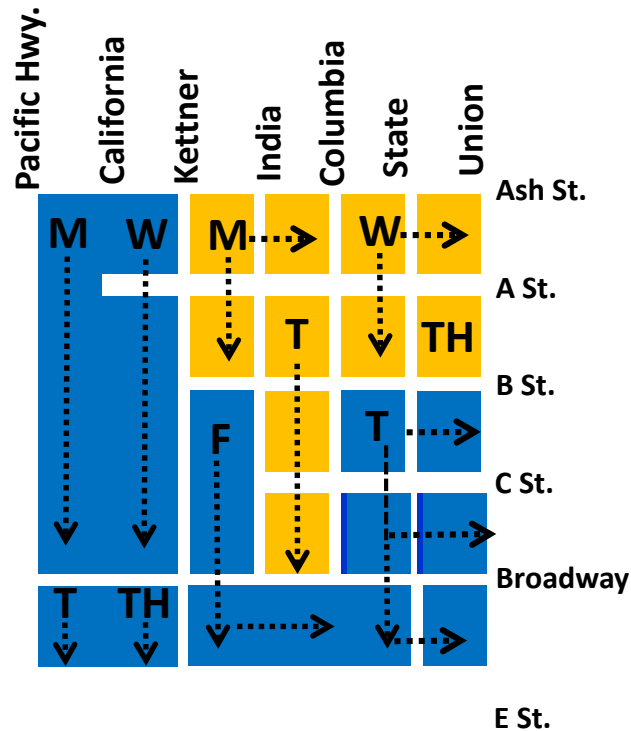

Columbia

- 1st week of the month*
- 2nd week of the month*

High Frequency Areas

Do to high pedestrian and pet traffic several areas receive a higher frequency of pressure washing. Refer to Map 2 High Frequency Area schedule.