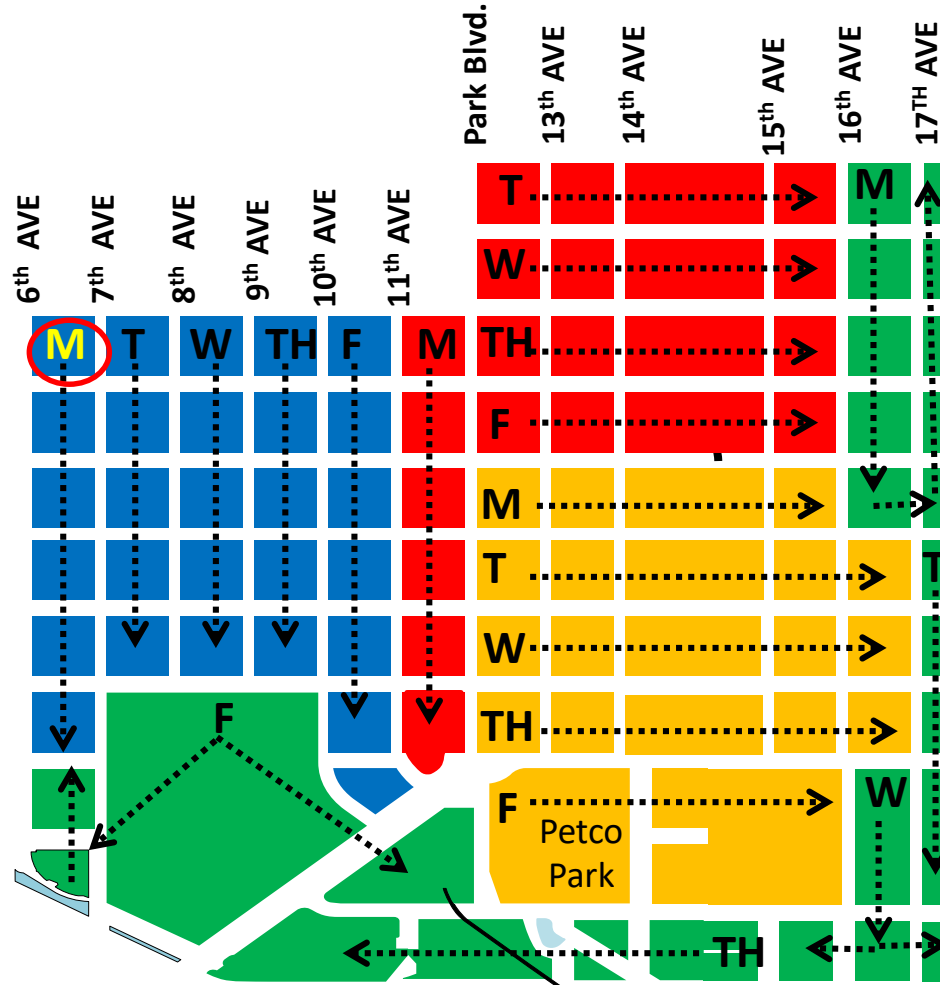

East Village

DOWNTOWN
SAN DIEGO
PARTNERSHIP

1st week of the month

2nd week of the month

3rd week of the month

4th week of the month

C St.

Broadway

E St.

F St.

G St.

MARKET

ISLAND

J St.

K St.

L St.

IMPERIAL

COMMERCIAL

★ High Frequency Areas

Due to high pedestrian and pet traffic several areas receive a higher frequency of pressure washing. Refer to Map 2 High Frequency Area schedule.

Map 2

East Village HF

★ Following are the cleaning dates in addition to the baseline monthly cleaning.

- | | |
|---------------------------------------|---------------------------------------|
| Every Wed | 1 st & 3 rd Mon |
| Every Mon | 4 th Mon |
| Every Thu | 1 st Fri |
| 2 nd & 4 th Wed | 1 st Wed |
| 1 st & 3 rd Tue | 4 th Wed |
| 2 nd & 4 th Tue | 4 th Fri |
| 4 th Mon | 1 st Thu |
| 4 th Thu | 4 th Mon |
| 2 nd & 3 rd Mon | 3 rd Mon |
| 2 nd & 4 th Tue | |