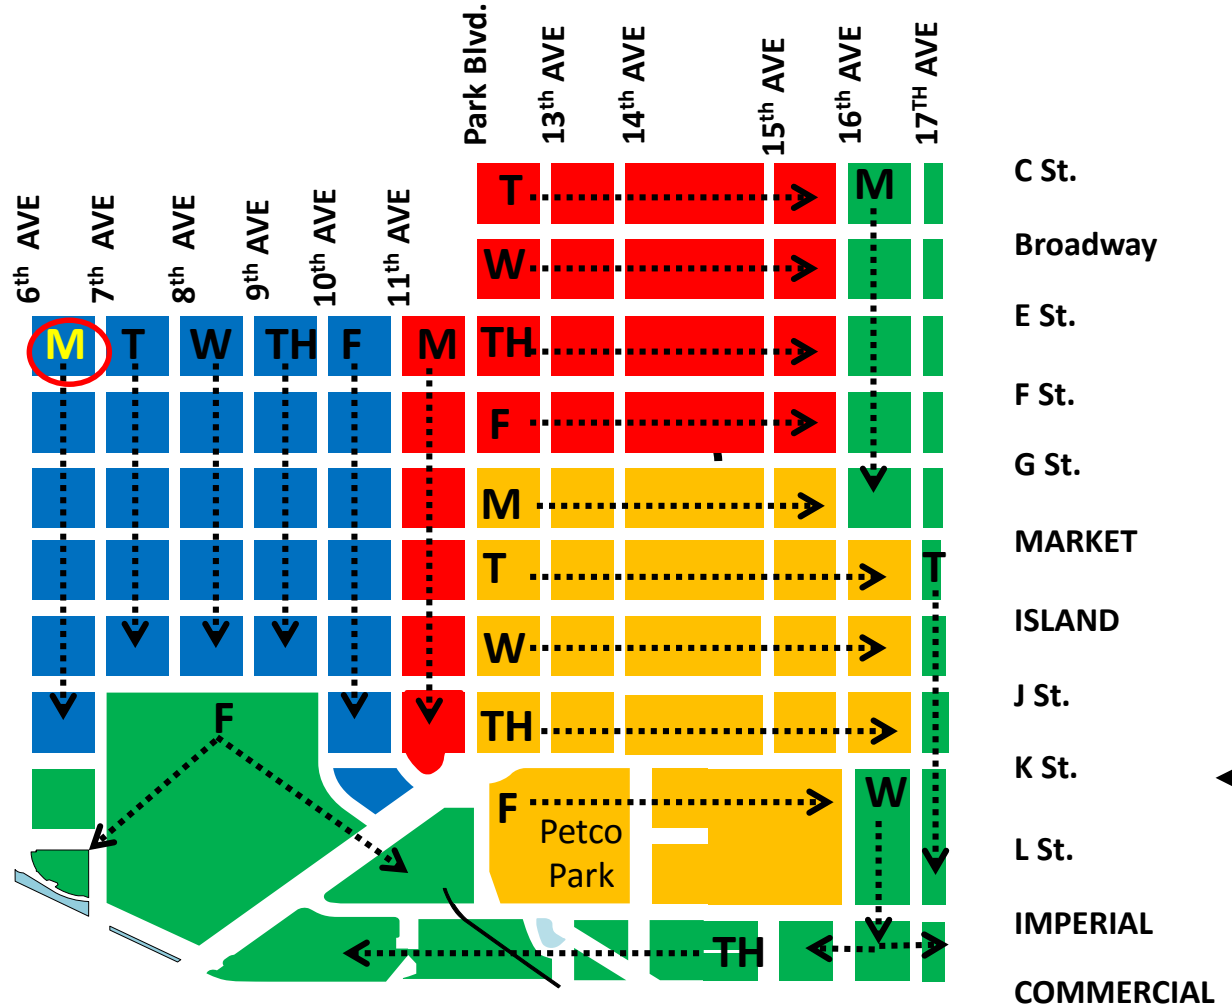

East Village

DOWNTOWN
SAN DIEGO
PARTNERSHIP

1st week of the month

2nd week of the month

3rd week of the month

4th week of the month

★ High Frequency Areas

Do to high pedestrian and pet traffic several areas receive a higher frequency of pressure washing. Refer to Map 2 High Frequency Area schedule.